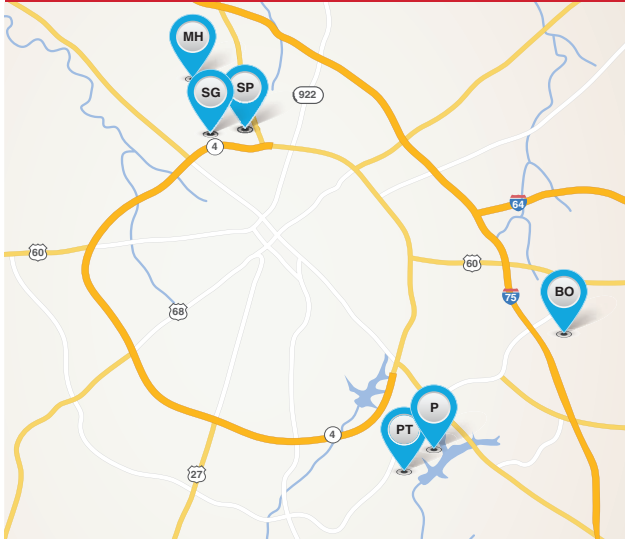

CENTRAL KENTUCKY

OPEN HOUSE MAP

To view model homes by appointment, please contact a Ball Homes Specialist to schedule—859.317.5111.

LEXINGTON

MH TREND COLLECTION AT MASTERTON

Open Saturday & Sunday 1-5pm
1156 Leandra Park
Model to View: Sutton Bay A

SP TREND COLLECTION AT SPRING GARDEN

Please see model at Trend Collection at Mastertson

P THE PENINSULA

Open Saturday & Sunday 1-5pm
298 Squires Circle
Model to View: Kingsley C

PT PENINSULA TOWNHOMES

Open Saturday & Sunday 1-5pm
3328 Kestrel Cove
Townhome to View: Logan Square

NICHOLASVILLE

BO BRANNON OAKS

Open Saturday & Sunday 1-5pm
117 Blackthorn Drive
Model to View: Wheeler A

A THE ARBOURS

Open Saturday & Sunday 1-5pm
200 Ivy Green Place
Model to View: Granite Coast A

RICHMOND

Open Saturday & Sunday 1-5pm
213 Granger Lane
Model to View: Oak Bluff D