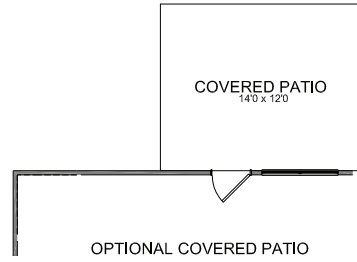

Greenfield

Elevation A

Elevation B

Greenfield

**STUDY OR BEDROOM 5 WITH
OPTIONAL DOOR AND
OPTIONAL CLOSET**

**OPT. BATH 1 SHOWN WITH
w/42x72 DROP IN GARDEN TUB
w/TILE SURROUND & 4'x3'10"
FULLY TILED SHOWER**