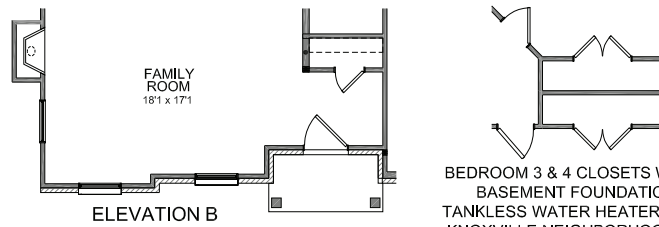

Greenfield

Elevation A

Elevation B

Greenfield

**STUDY OR BEDROOM 5 WITH
OPTIONAL DOOR AND
OPTIONAL CLOSET**

**OPT. BATH 1 SHOWN WITH
w/42x72 DROP IN GARDEN TUB
w/TILE SURROUND & 4'x3'10"
FULLY TILED SHOWER**