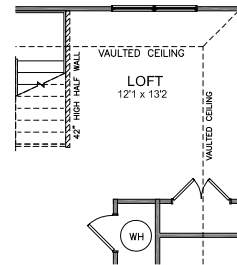

Greenfield

Elevation A

Elevation B

Greenfield

**STUDY OR BEDROOM 5 WITH
OPTIONAL DOOR AND
OPTIONAL CLOSET**

**OPT. BATH 1 SHOWN WITH
w/42x72 DROP IN GARDEN TUB
w/TILE SURROUND & 4'x3'10"
FULLY TILED SHOWER**