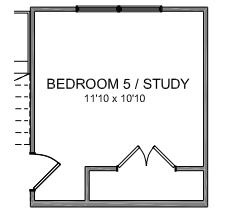

Greenfield

Elevation A

Elevation B

Greenfield

**STUDY OR BEDROOM 5 WITH
OPTIONAL DOOR AND
OPTIONAL CLOSET**

**OPT. BATH 1 SHOWN WITH
w/42x72 DROP IN GARDEN TUB
w/TILE SURROUND & 4'x3'10"
FULLY TILED SHOWER**