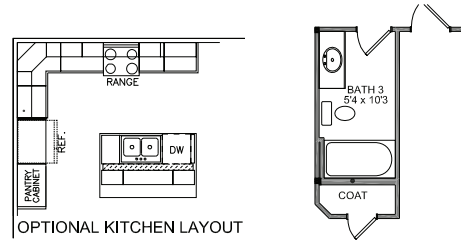

Greenfield

Elevation A

Elevation B

Greenfield

**STUDY OR BEDROOM 5 WITH
OPTIONAL DOOR AND
OPTIONAL CLOSET**

**OPT. BATH 1 SHOWN WITH
w/42x72 DROP IN GARDEN TUB
w/TILE SURROUND & 4'x3'10"
FULLY TILED SHOWER**