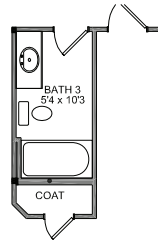

Greenfield

Elevation A

Elevation B

Greenfield

**STUDY OR BEDROOM 5 WITH
OPTIONAL DOOR AND
OPTIONAL CLOSET**

**OPT. BATH 1 SHOWN WITH
w/42x72 DROP IN GARDEN TUB
w/TILE SURROUND & 4'x3'10"
FULLY TILED SHOWER**