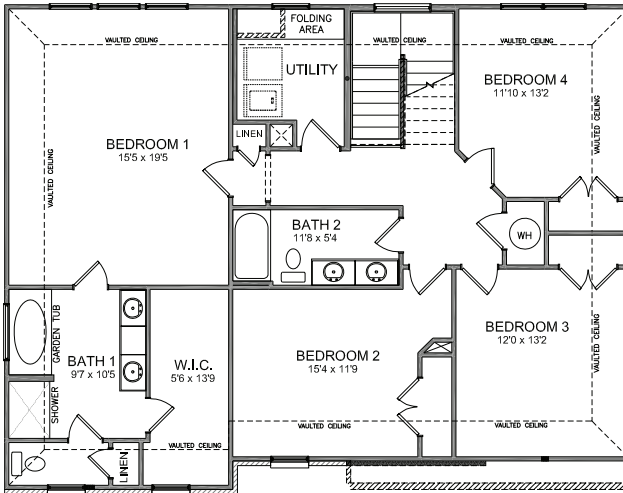

Greenfield

Elevation A

Elevation B

Greenfield

**STUDY OR BEDROOM 5 WITH
OPTIONAL DOOR AND
OPTIONAL CLOSET**

**OPT. BATH 1 SHOWN WITH
w/42x72 DROP IN GARDEN TUB
w/TILE SURROUND & 4'x3'10"
FULLY TILED SHOWER**