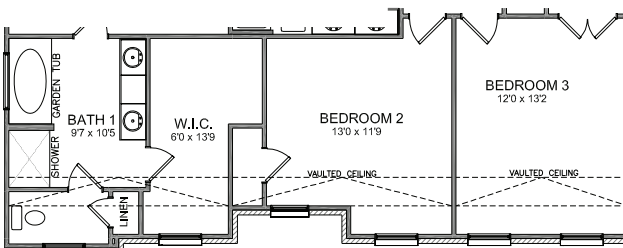

CENTRAL KENTUCKY
Christie's International Real Estate
Bluegrass
Lexington Area
859.245.1179

LOUISVILLE AREA
Berkshire Hathaway Home Services
Parks and Weisberg Realtors
502.238.1890

KNOXVILLE AREA
Realty Executives Associates
865.693.3232

Basement and options will cause variances in floor plans. Contact your sales associate for more information. Because we are constantly working to improve our homes, floor plans are subject to change without notice.

Revised 7.03.24