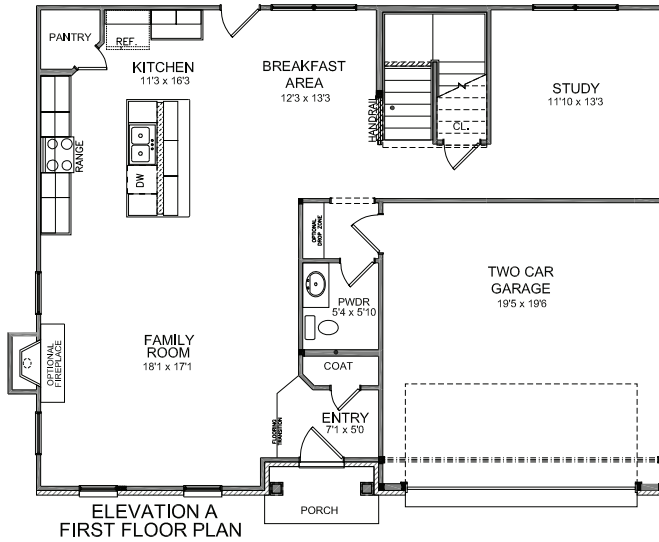

Greenfield

Elevation A

Elevation B

Greenfield

**STUDY OR BEDROOM 5 WITH
OPTIONAL DOOR AND
OPTIONAL CLOSET**

**OPT. BATH 1 SHOWN WITH
w/42x72 DROP IN GARDEN TUB
w/TILE SURROUND & 4'x3'10"
FULLY TILED SHOWER**