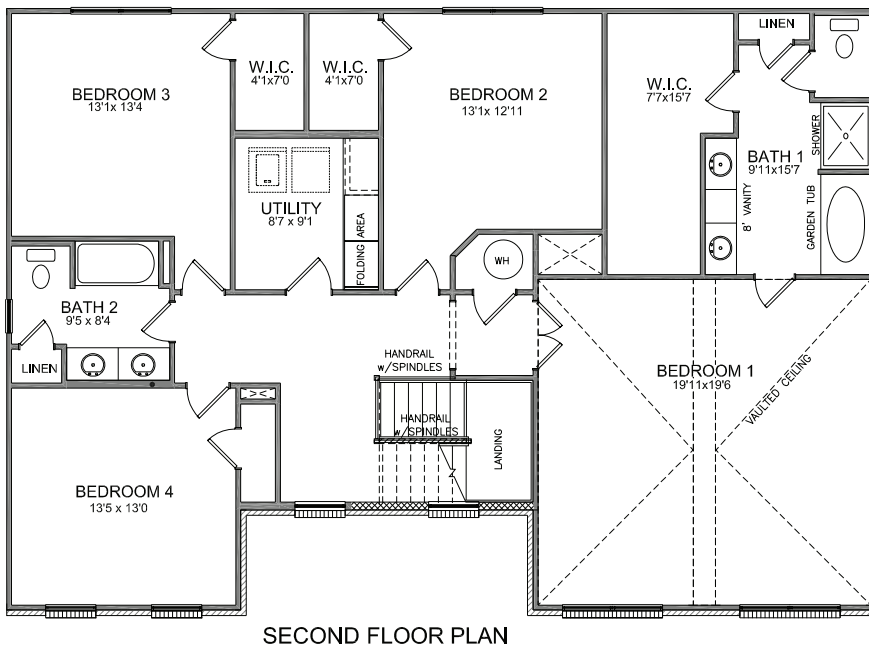

# Lowery

Elevation A

# Lowery

BATH 1 SHOWN WITH  
OPTIONAL 42x72 DROP IN  
GARDEN TUB AND 4'x3'8  
FULLY TILED SHOWER

CENTRAL KENTUCKY  
Christie's International Real Estate  
Bluegrass  
Lexington Area  
859.245.1179

LOUISVILLE AREA  
Berkshire Hathaway Home Services  
Parks and Weisberg Realtors  
502.238.1890