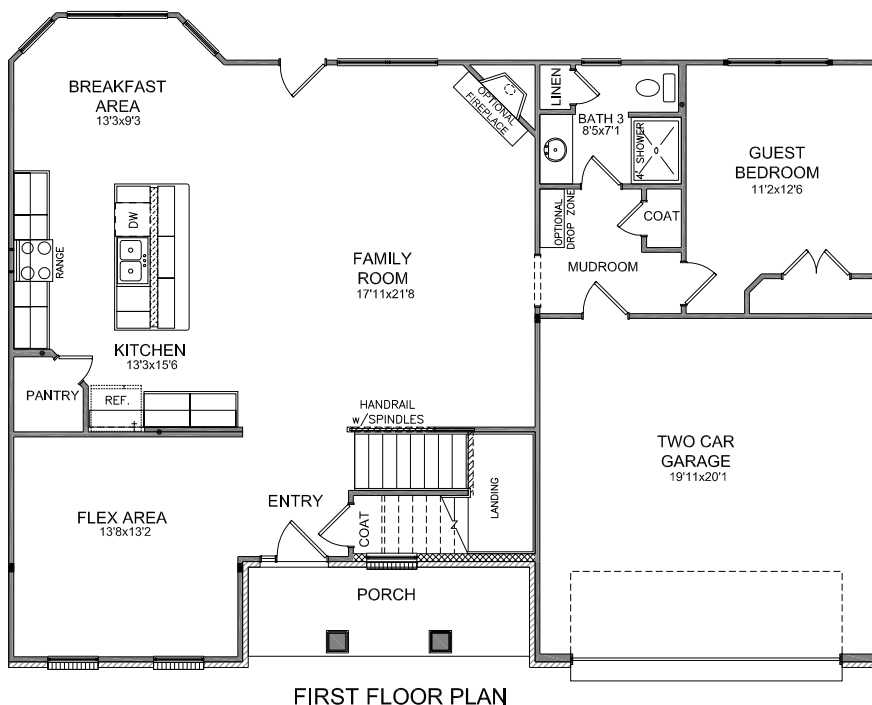

# Lowery

Elevation A

# Lowery

BATH 1 SHOWN WITH  
OPTIONAL 42x72 DROP IN  
GARDEN TUB AND 4'x3'8  
FULLY TILED SHOWER

CENTRAL KENTUCKY  
Christie's International Real Estate  
Bluegrass  
Lexington Area  
859.245.1179

LOUISVILLE AREA  
Berkshire Hathaway Home Services  
Parks and Weisberg Realtors  
502.238.1890