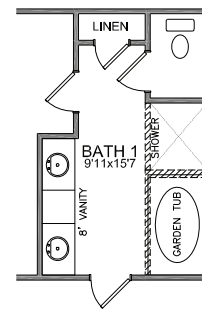

# Lowery

Elevation A

# Lowery

BATH 1 SHOWN WITH  
OPTIONAL 42x72 DROP IN  
GARDEN TUB AND 4'x3'8  
FULLY TILED SHOWER

CENTRAL KENTUCKY  
Christie's International Real Estate  
Bluegrass  
Lexington Area  
859.245.1179

LOUISVILLE AREA  
Berkshire Hathaway Home Services  
Parks and Weisberg Realtors  
502.238.1890