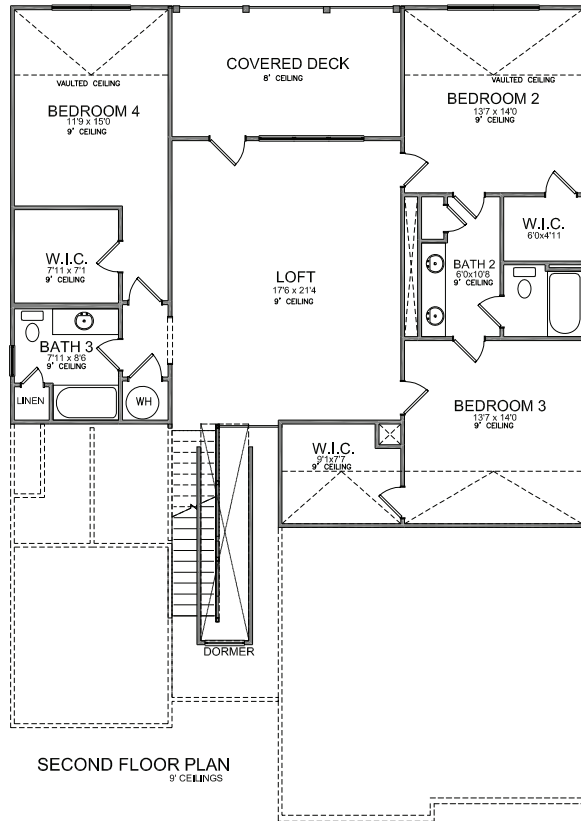

Stockton

Elevation A

Stockton

OPT. BATH 1 SHOWN WITH 7' VANITY, 42x72 DROP IN GARDEN TUB AND 4'x3'8" FULLY TILED SHOWER

CENTRAL KENTUCKY
Christie's International Real Estate
Bluegrass
Lexington Area
859.245.1179