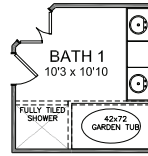

Stockton

Elevation A

Stockton

OPT. BATH 1 SHOWN WITH 7' VANITY, 42x72 DROP IN GARDEN TUB AND 4'x3'8" FULLY TILED SHOWER

CENTRAL KENTUCKY
Christie's International Real Estate
Bluegrass
Lexington Area
859.245.1179