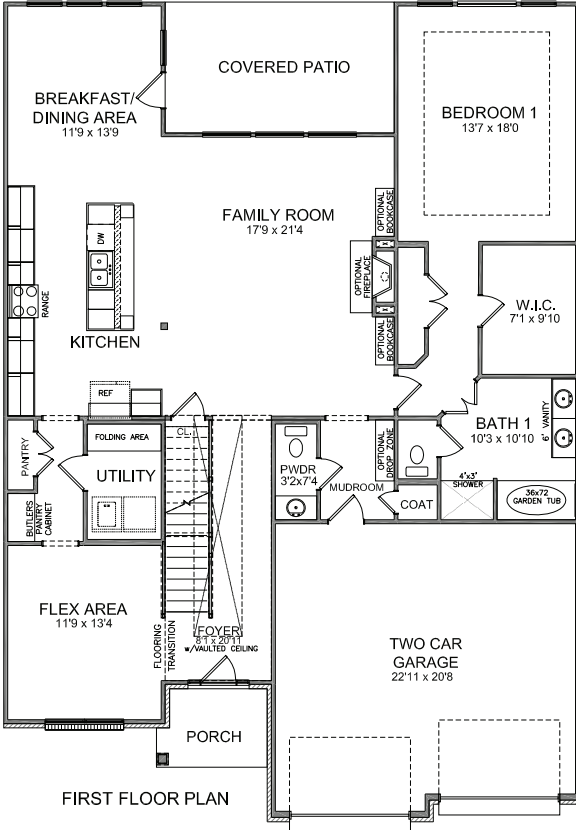

Stockton

Elevation A

Stockton

OPT. BATH 1 SHOWN WITH 7' VANITY, 42x72 DROP IN GARDEN TUB AND 4'x3'8" FULLY TILED SHOWER

CENTRAL KENTUCKY
Christie's International Real Estate
Bluegrass
Lexington Area
859.245.1179