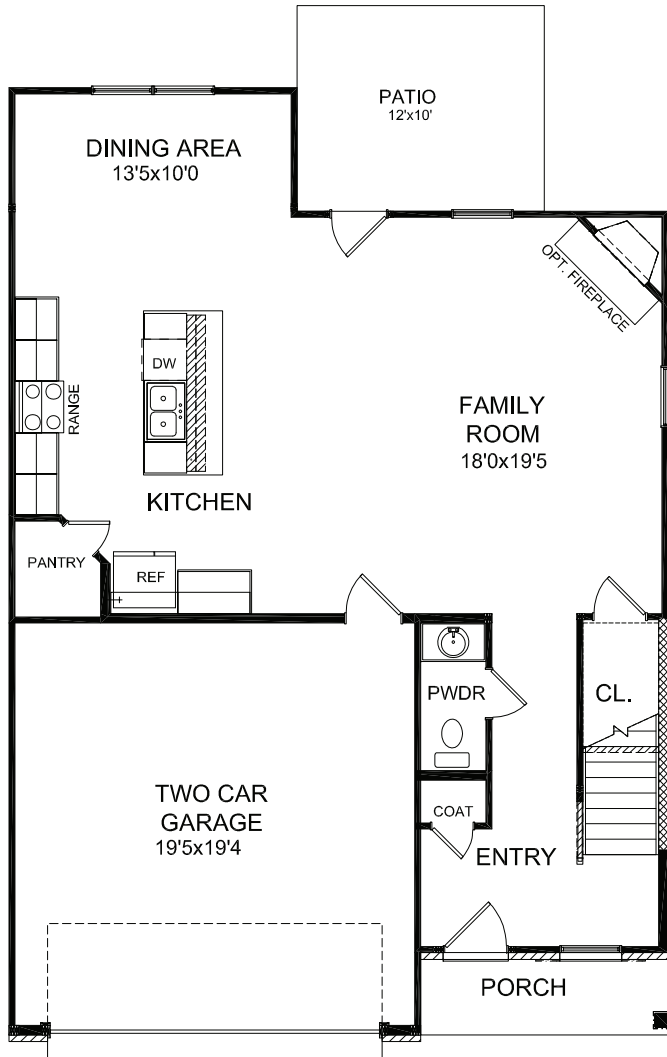

TREND *Collection* — Balsam Springs —

ELEVATION A

TREND Collection

Balsam Springs

2233 SQ. FT

FIRST FLOOR PLAN
CENTRAL KENTUCKY

Christie's International Real Estate Bluegrass
859.245.1179

SECOND FLOOR PLAN

KNOXVILLE AREA

Realty Executives Associates
865.693.3232

WITH 42X60 GARDEN TUB
PICTURE WINDOW ABOVE
4'X3' FIBERGLASS SHOWER

LOUISVILLE AREA

Berkshire Hathaway Home Services Parks and Weisberg
502.238.1890