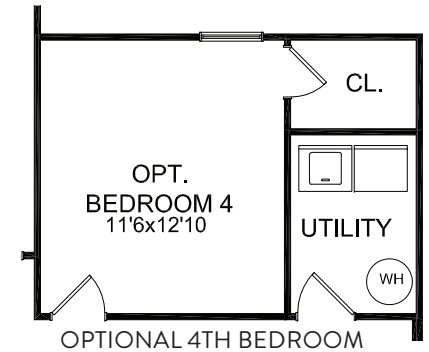

TREND *Collection* — Balsam Springs —

ELEVATION A

TREND Collection

Balsam Springs

2233 SQ. FT

FIRST FLOOR PLAN
CENTRAL KENTUCKY

Christie's International Real Estate Bluegrass
859.245.1179

SECOND FLOOR PLAN

KNOXVILLE AREA

Realty Executives Associates
865.693.3232

WITH 42X60 GARDEN TUB
PICTURE WINDOW ABOVE
4'X3' FIBERGLASS SHOWER

LOUISVILLE AREA

Berkshire Hathaway Home Services Parks and Weisberg
502.238.1890