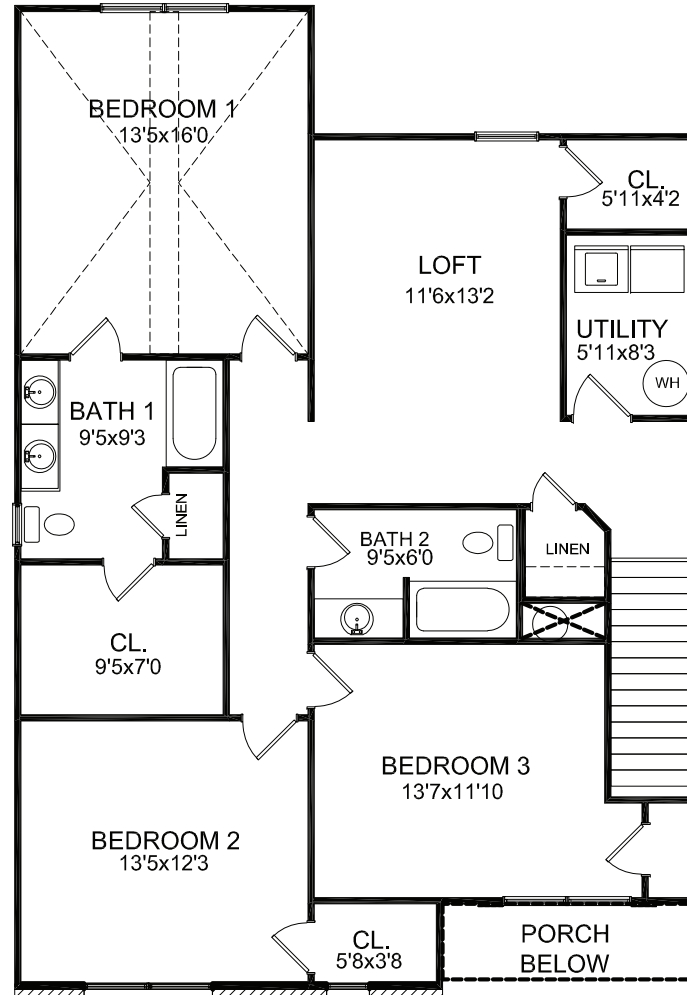

TREND *Collection* — Balsam Springs —

ELEVATION A

TREND Collection

Balsam Springs

2233 SQ. FT

FIRST FLOOR PLAN
CENTRAL KENTUCKY

Christie's International Real Estate Bluegrass
859.245.1179

SECOND FLOOR PLAN

KNOXVILLE AREA

Realty Executives Associates
865.693.3232

WITH 42X60 GARDEN TUB
PICTURE WINDOW ABOVE
4'X3' FIBERGLASS SHOWER

LOUISVILLE AREA

Berkshire Hathaway Home Services Parks and Weisberg
502.238.1890