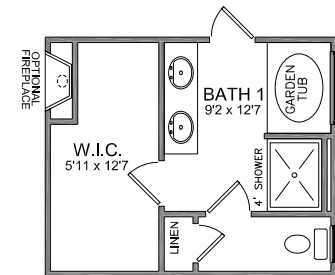

TREND *Collection* Granite Coast

ELEVATION A

ELEVATION B

ELEVATION C

TREND Collection

Granite Coast

1877 SQ. FT

FIRST FLOOR PLAN

UPGRADED BATH 1 WITH
42X60 GARDEN TUB WITH
PICTURE WINDOW ABOVE
4'X3' FIBERGLASS SHOWER

CENTRAL KENTUCKY

Christie's International Real Estate Bluegrass
859.245.1179

KNOXVILLE AREA

Realty Executives Associates
865.693.3232