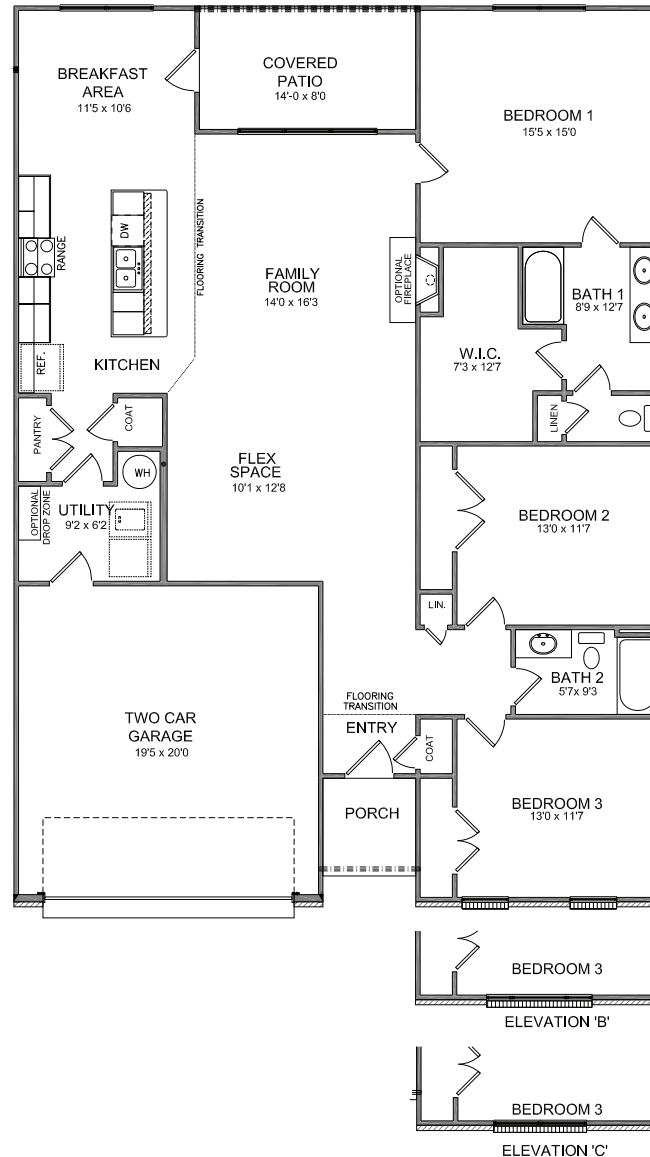

TREND *Collection* Granite Coast

ELEVATION A

ELEVATION B

ELEVATION C

TREND Collection

Granite Coast

1877 SQ. FT

FIRST FLOOR PLAN

UPGRADED BATH 1 WITH
42X60 GARDEN TUB WITH
PICTURE WINDOW ABOVE
4'X3' FIBERGLASS SHOWER

CENTRAL KENTUCKY

Christie's International Real Estate Bluegrass
859.245.1179

KNOXVILLE AREA

Realty Executives Associates
865.693.3232