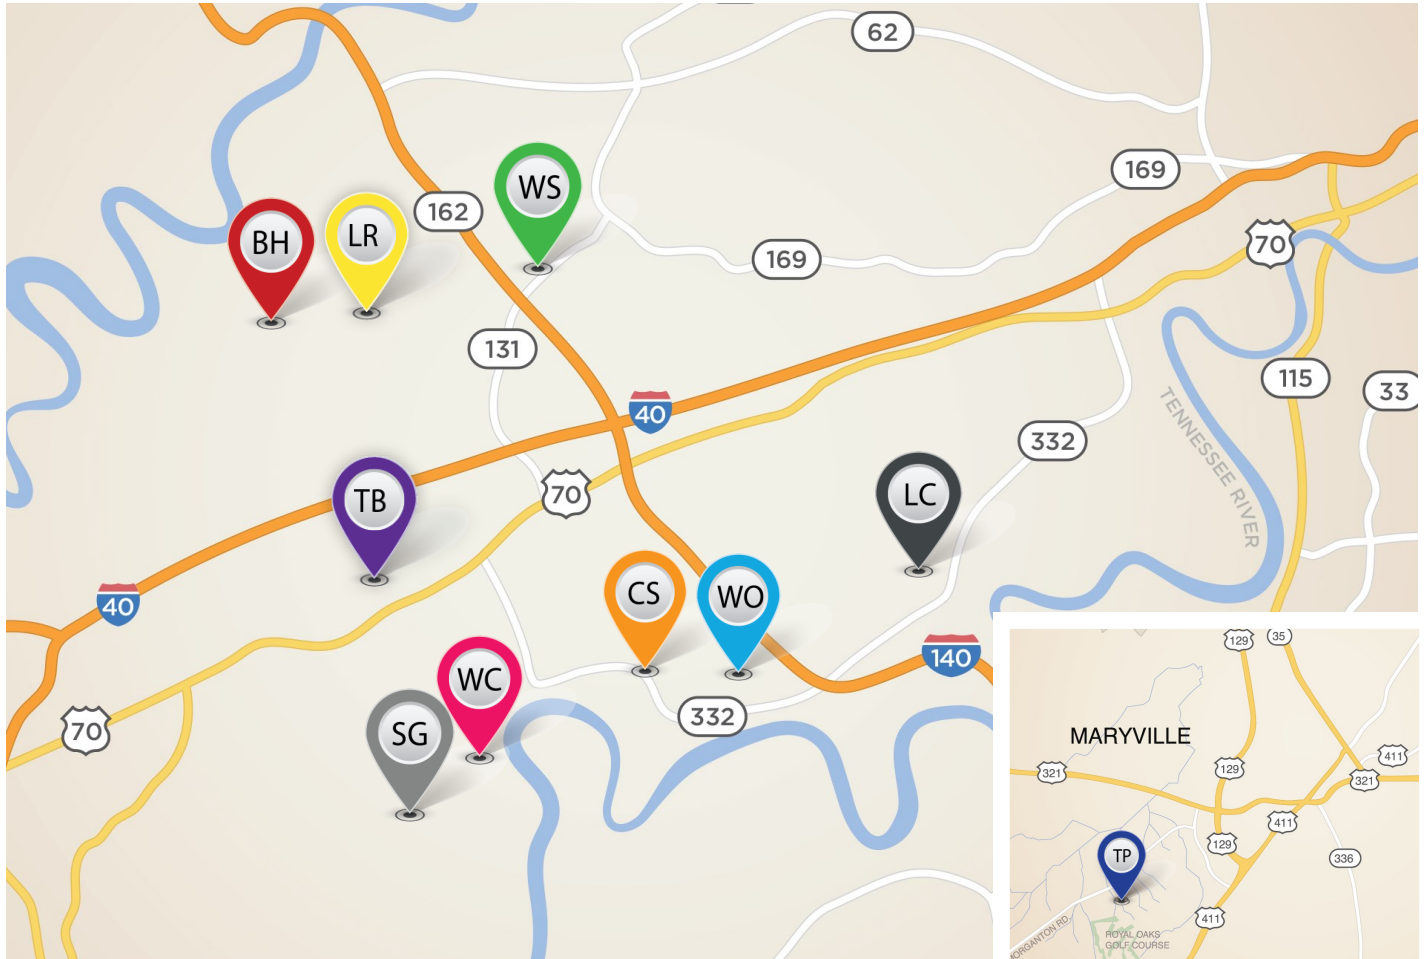

Knoxville

THE BATTERY AT BERKELEY PARK
Quick Move Homes Available

THE BROOKE AT HARDIN VALLEY
Model Open Sat & Sun 1-5
2218 Sea Horse Lane
Model to View: Canterbury

THE PARK
Models Open Sat & Sun 1-5
1004 Brookwood Lane
Model to View: Hartford II
1008 Brookwood Lane
Model to View: Baldwin Exp.

WATERSTONE AT HARDIN VALLEY
Build to Suit Homes Available

LAUREL RIDGE
Models Open Mon-Fri 2-5,
Sat & Sun 1-5
2518 Timber Highlands Lane
Model to View: Hudson
2522 Timber Highlands Lane
Model to View: Cavanaugh II
2526 Timber Highlands Lane
Model to View: Glenstone

SHADY GLEN
Models Open Sat & Sun 1-5
1718 Glen Shady Blvd.
Model to View: Baldwin Exp.
12644 Hartsfield Lane
Model to View: Wakefield

WESTLAND OAKS
Build to Suit Homes Available

CAMBRIDGE SHORES
Model Open Sat & Sun 1-5
10615 Bald Cypress Lane
Model to View: Jackson II Exp

THE WOODS AT CHOTO
Build to Suit Homes Available

LYONS CROSSING
Model Open Sat & Sun 1-5
1455 Mossy Rock Lane
Model to View: Talbot

To view model homes by appointment, contact:
865.693.3232

10.21.19

Each Office Independently
Owned and Operated