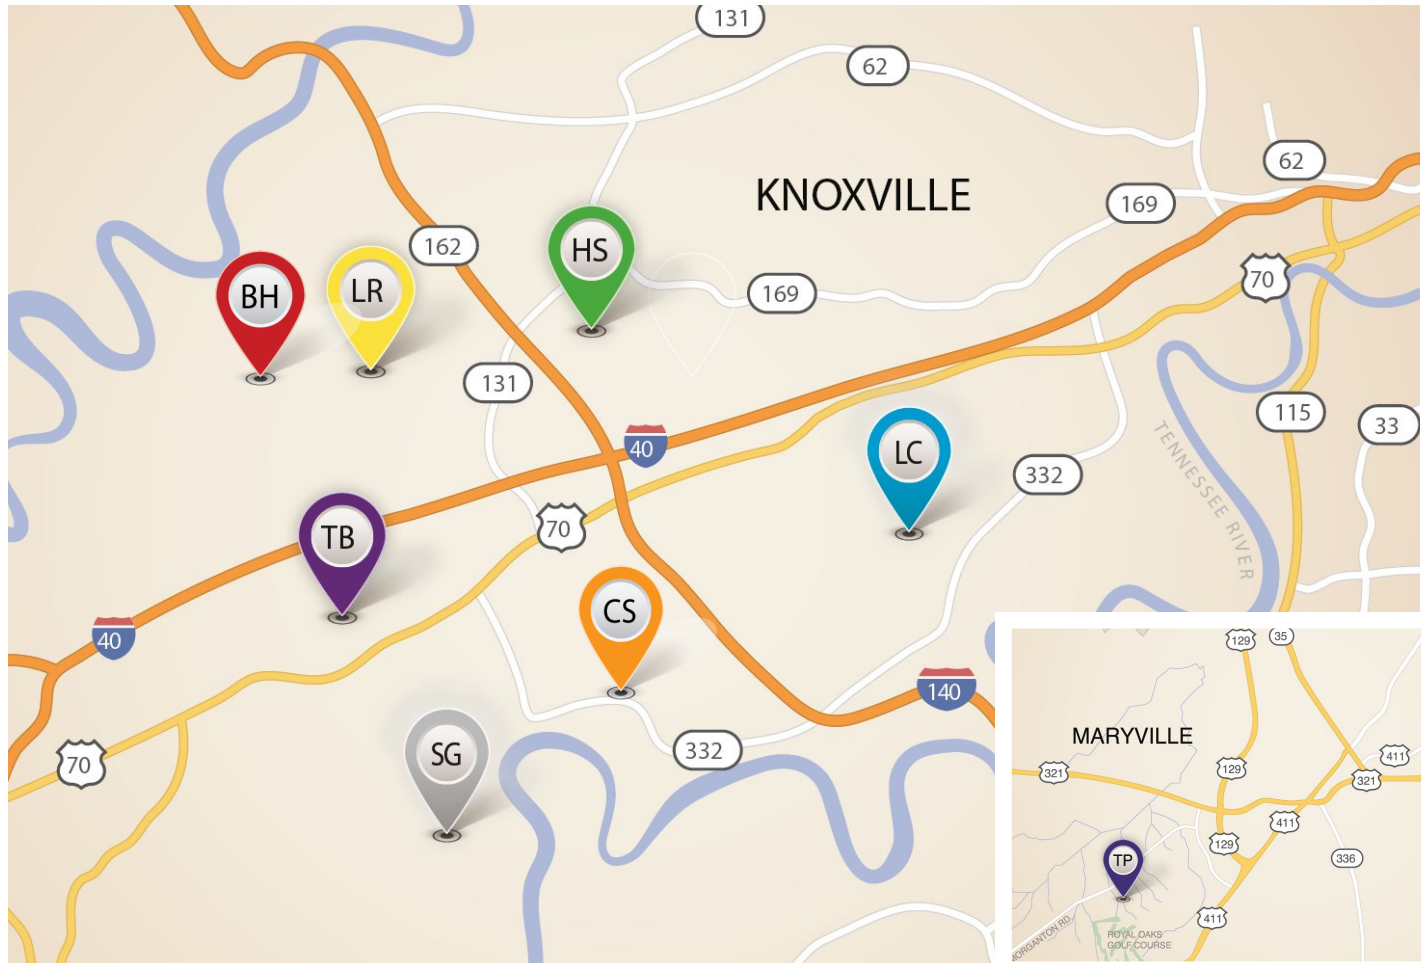

# Knoxville

## LAUREL RIDGE

Models Open Sat/Sun 1-5  
2518 Timber Highlands Lane  
Model to View: Hudson  
2522 Timber Highlands Lane  
Model to View: Cavanaugh II  
2526 Timber Highlands Lane  
Model to View: Glenstone

## LYONS CROSSING

Model Open Sat/Sun 1-5  
1455 Mossy Rock Lane  
Model to View: Talbot

## THE BROOKE AT HARDIN VALLEY

Quick Move Homes Available