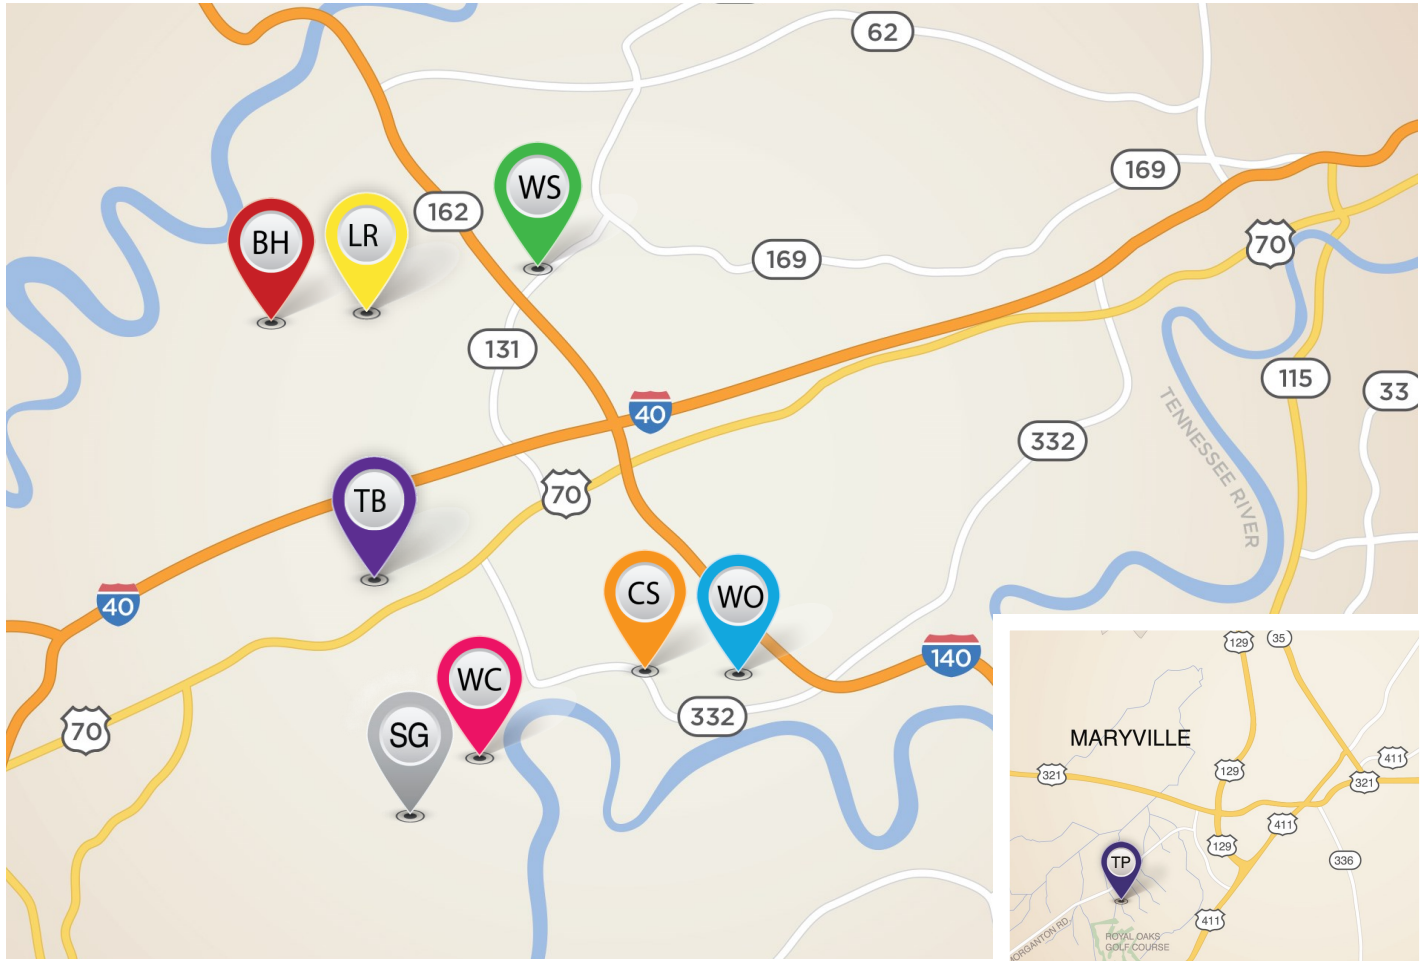

Knoxville

CAMBRIDGE SHORES
Model Open Fri, Sat, & Sun 12-5
10615 Bald Cypress Lane
Model to View: Jackson II Exp

SHADY GLEN
Models Open Fri, Sat,
& Sun 12-5
1718 Glen Shady Blvd.
Model to View: Baldwin Exp.
12644 Hartsfield Lane
Model to View: Wakefield

THE PARK
Models Open Fri, Sat,
& Sun 12-5
1004 Brookwood Lane
Model to View: Hartford II
1008 Brookwood Lane
Model to View: Baldwin Exp.

**THE BATTERY AT
BERKELEY PARK**
Quick Move Homes Available

LAUREL RIDGE
Models Open Mon-Thurs 2-5
Fri, Sat, & Sun 12-5
2518 Timber Highlands Lane
Model to View: Hudson
2522 Timber Highlands Lane
Model to View: Cavanaugh II
2526 Timber Highlands Lane
Model to View: Glenstone

**THE BROOKE AT
HARDIN VALLEY**
Model Open Fri
Sat, & Sun 12-5
2218 Sea Horse Lane
Model to View: Canterbury

**WATERSTONE AT
HARDIN VALLEY**
Build to Suit Homes Available

WESTLAND OAKS
Build to Suit Homes Available