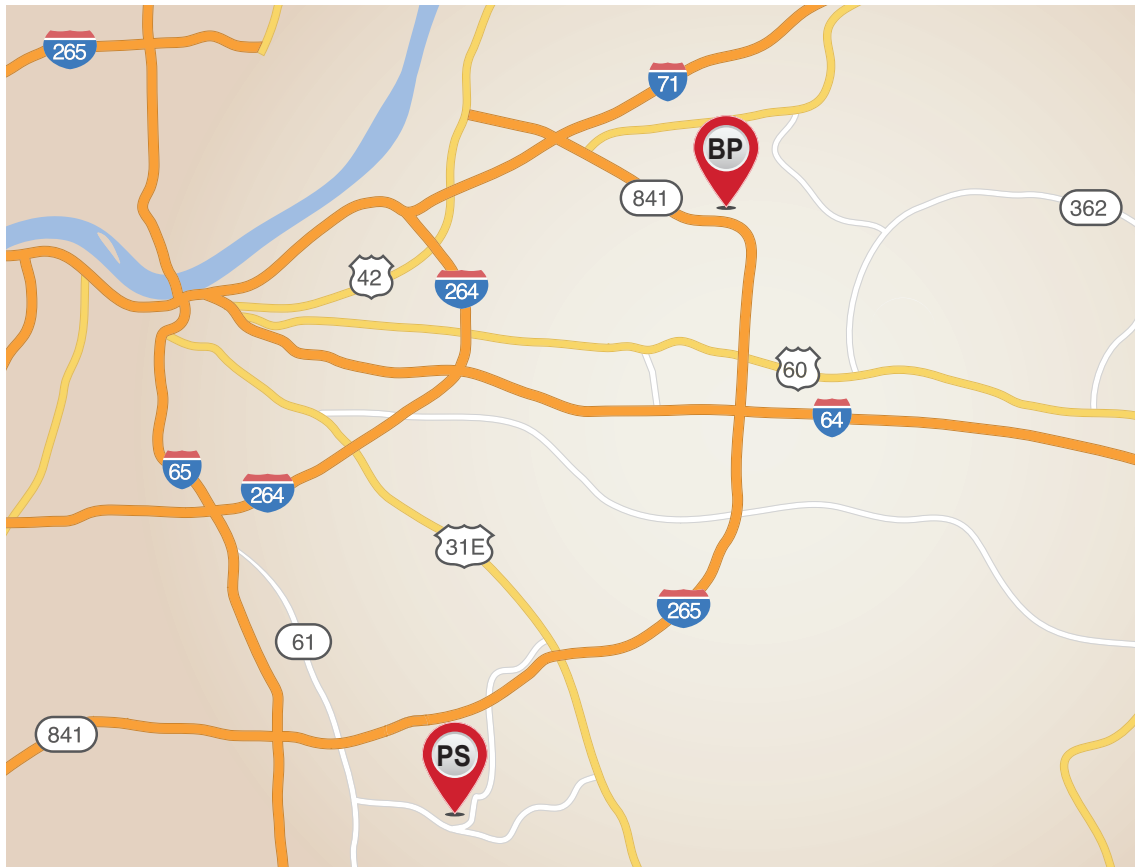

# LOUISVILLE

## OPEN HOUSE MAP

To view model homes by appointment, please contact a Ball Homes Specialist to schedule—502.238.1890

**BP** **BELLINGHAM PARK**  
Open Saturday & Sunday 1-5pm  
3613 Halden Ridge Circle  
Model to View: Marshall

**PS** **TREND COLLECTION <sup>7</sup>**  
**AT PARKSIDE**  
Open Saturday & Sunday 1-5pm  
12042 Parkside Vista Lane  
Model to View: Haywood Park