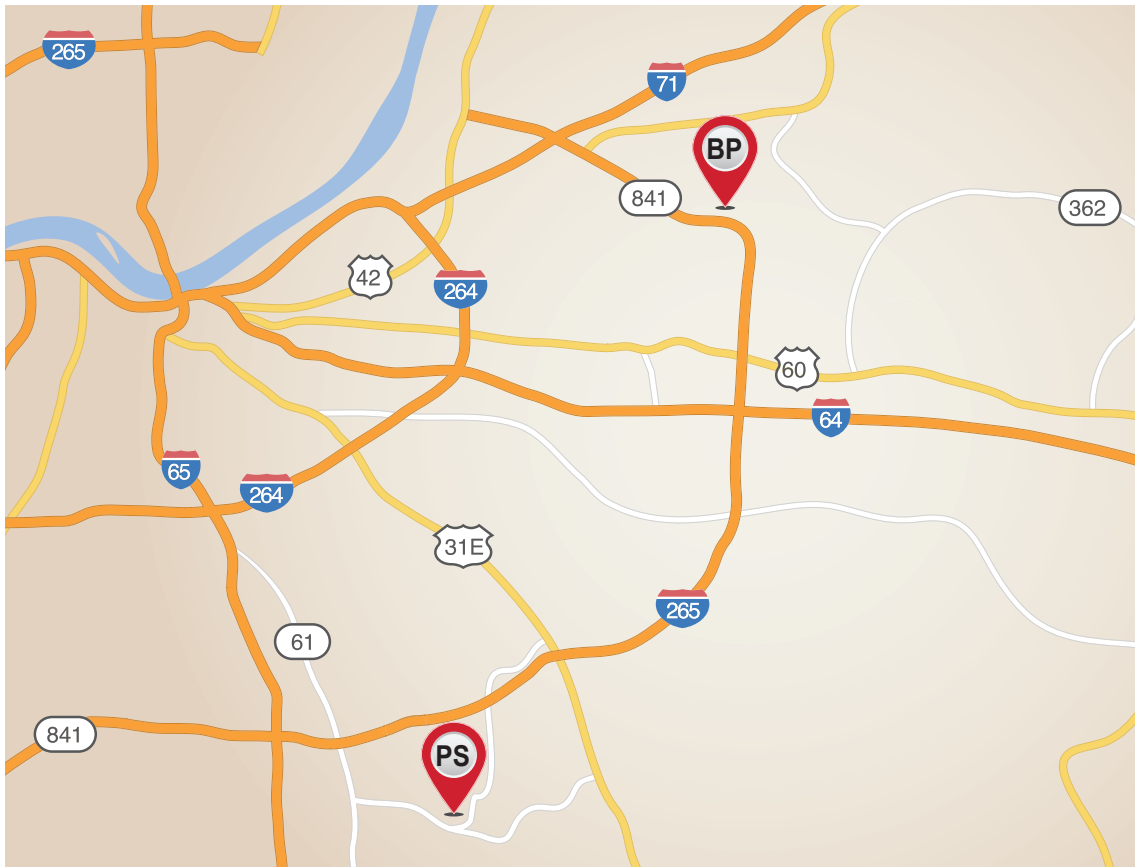

LOUISVILLE

OPEN HOUSE MAP

To view model homes by appointment, please contact a Ball Homes Specialist to schedule—502.238.1890

BELLINGHAM PARK

Open Saturday & Sunday 1-5pm

14101 Kings Chapel Way
Model to View: Dogwood B

TREND COLLECTION AT PARKSIDE

Open Saturday & Sunday 1-5pm

11902 Parkside Vista Lane
Model to View: Newbury Cross A