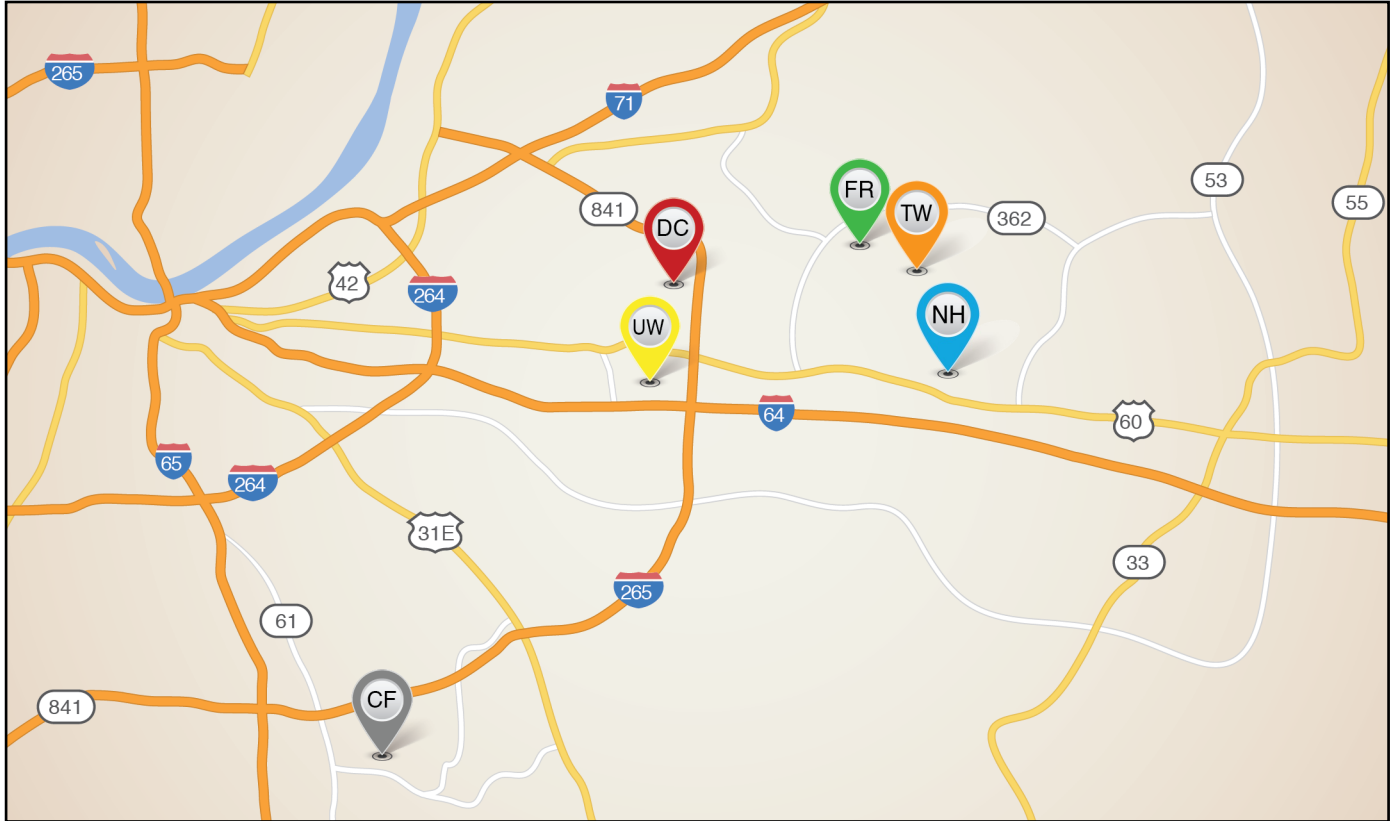

Louisville

COOPER FARMS

Open Tues/Thurs 2-5pm, Sat/Sun 1-5pm
7134 Black Walnut Circle
Model to view: Canterbury

URTON WOODS

Open Saturday & Sunday 1-5pm
816 Urton Woods Way
Model to view: Hartford II

FLAT ROCK RIDGE

Open Tues/Thurs 2-5pm, Sat/Sun 1-5pm
18103 Ellerslie Drive
Models to view: Albany, Baldwin Exp & Highland

NOTTING HILL

Open Tues/Thurs 2-5pm, Sat/Sun 1-5pm
Sales Center at 114 Charmwood Court

THORNWOOD

Open Saturday & Sunday 1-5pm
18698 Mila Marie Drive
Model to View: Rosewood