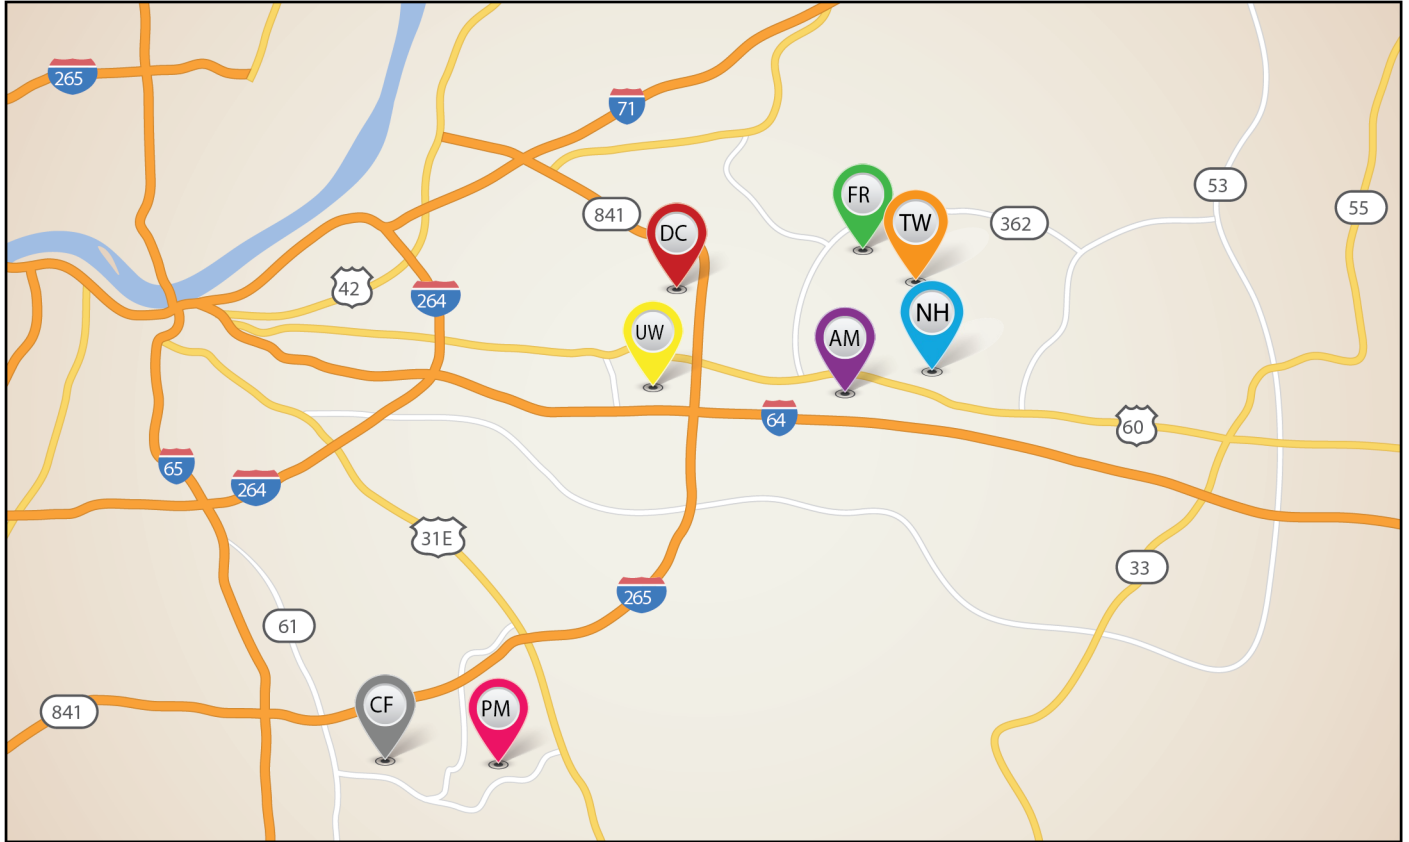

# Louisville

**ARLINGTON MEADOWS**  
Visit Flat Rock Ridge for more information

**PRIMROSE MEADOWS**  
Open Saturday & Sunday 1-5pm  
11714 English Meadow Drive  
Model to view: Spencer II

**COOPER FARMS**  
Open Tues/Thurs 2-5pm, Sat/Sun 1-5pm  
7134 Black Walnut Circle  
Model to view: Canterbury

**URTON WOODS**  
Open Saturday & Sunday 1-5pm  
816 Urton Woods Way  
Model to view: Hartford II

**FLAT ROCK RIDGE**  
Open Tues/Thurs 2-5pm, Sat/Sun 1-5pm  
18103 Ellerslie Drive  
Models to view: Albany, Baldwin Exp & Highland

**NOTTING HILL**  
Visit Flat Rock Ridge for more information

**THORNWOOD**  
Visit Flat Rock Ridge for more information

**DESIGN CENTER**  
13301 Magisterial Drive  
Agent Open House  
Thurs 5-7pm