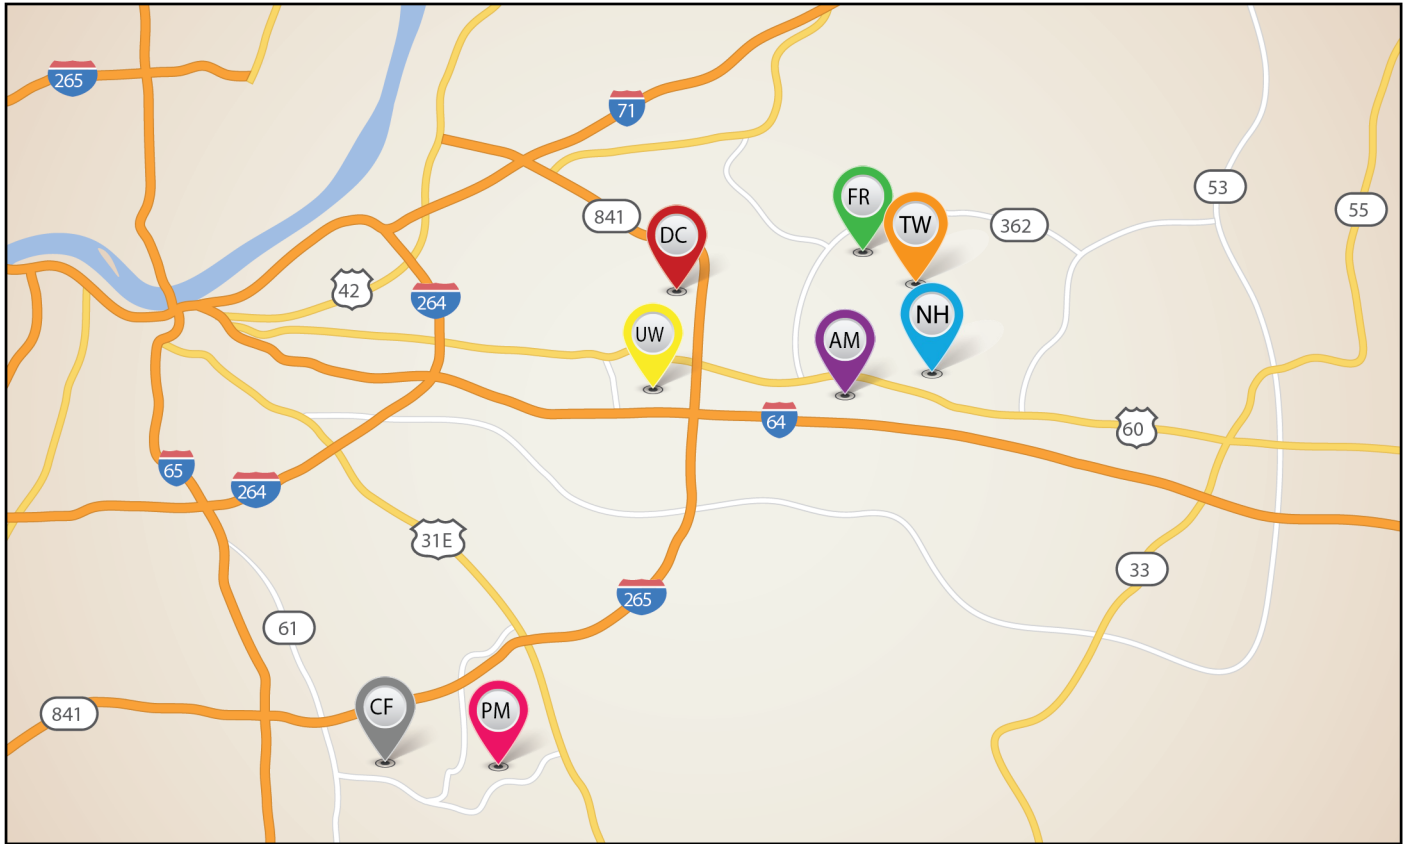

Louisville

ARLINGTON MEADOWS
Visit Flat Rock Ridge for more information

PRIMROSE MEADOWS
Open Saturday & Sunday 1-5pm
11714 English Meadow Drive
Model to view: Spencer II

COOPER FARMS
Open Tues/Thurs 2-5pm, Sat/Sun 1-5pm
7134 Black Walnut Circle
Model to view: Canterbury

URTON WOODS
Open Saturday & Sunday 1-5pm
816 Urton Woods Way
Model to view: Hartford II

FLAT ROCK RIDGE
Open Tues/Thurs 2-5pm, Sat/Sun 1-5pm
18103 Ellerslie Drive
Models to view: Albany, Baldwin Exp & Highland

NOTTING HILL
Visit Flat Rock Ridge for more information

THORNWOOD
Open Sunday 1-5pm
18685 Mila Marie Drive
Model to View: Canterbury

DESIGN CENTER
13301 Magisterial Drive
Agent Open House
Thurs 5-7pm