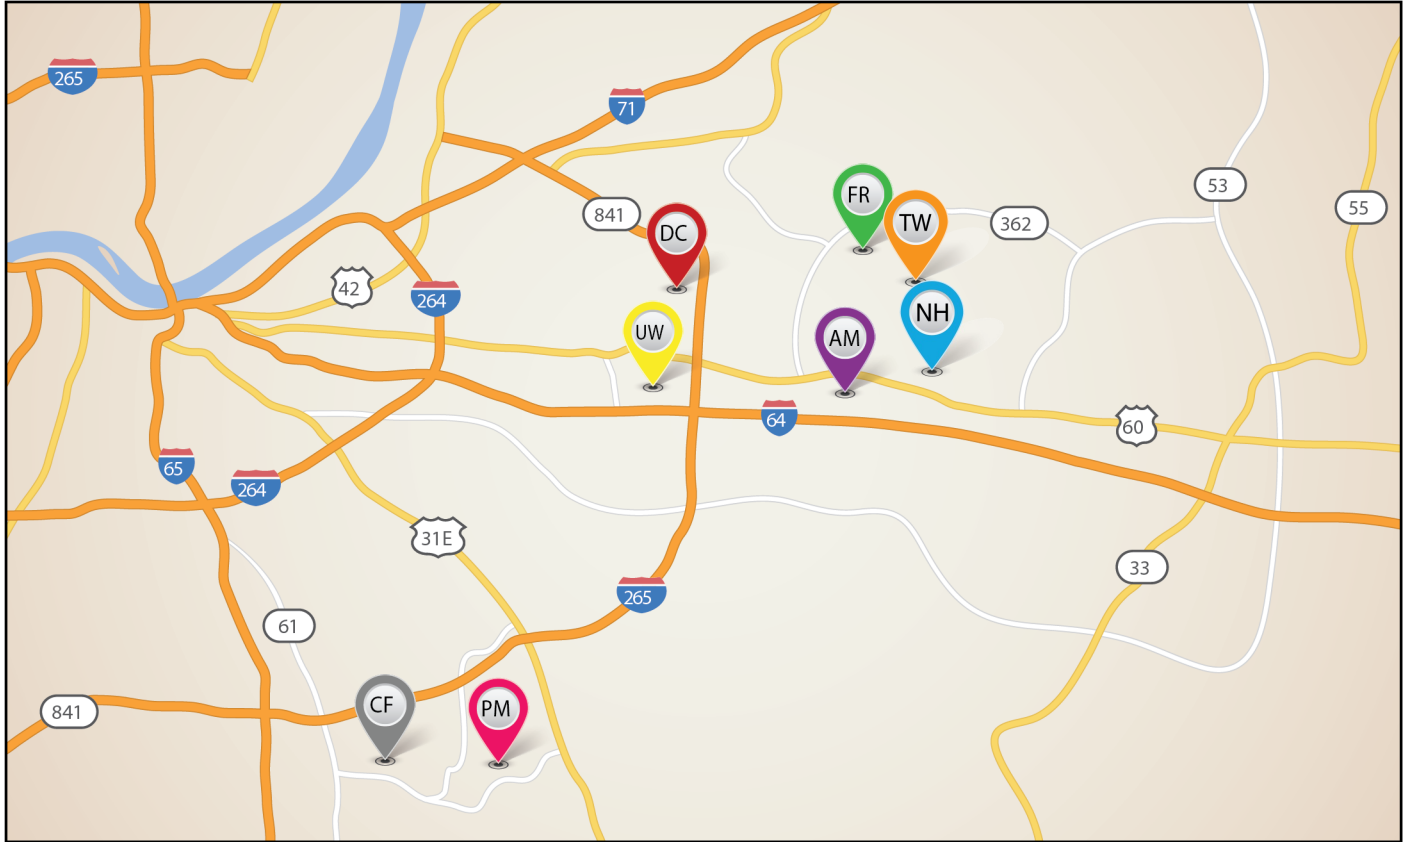

Louisville

ARLINGTON MEADOWS
Visit Flat Rock Ridge for more information

PRIMROSE MEADOWS
Visit Cooper Farms for more information

COOPER FARMS
Open Tues/Thurs 2-5pm, Sat/Sun 1-5pm
7134 Black Walnut Circle
Model to view: Canterbury

URTON WOODS
Open Saturday & Sunday 1-5pm
816 Urton Woods Way
Model to view: Hartford II

FLAT ROCK RIDGE
Open Tues/Thurs 2-5pm, Sat/Sun 1-5pm
18103 Eilerslie Drive
Models to view: Albany, Baldwin Exp & Highland

NOTTING HILL
Visit Flat Rock Ridge for more information

THORNWOOD
Open Saturday & Sunday 1-5pm
18698 Mila Marie Drive
Model to View: Rosewood

DESIGN CENTER
13301 Magisterial Drive
Agent Open House
Thurs 5-7pm, Saturday 9:30-11:30am