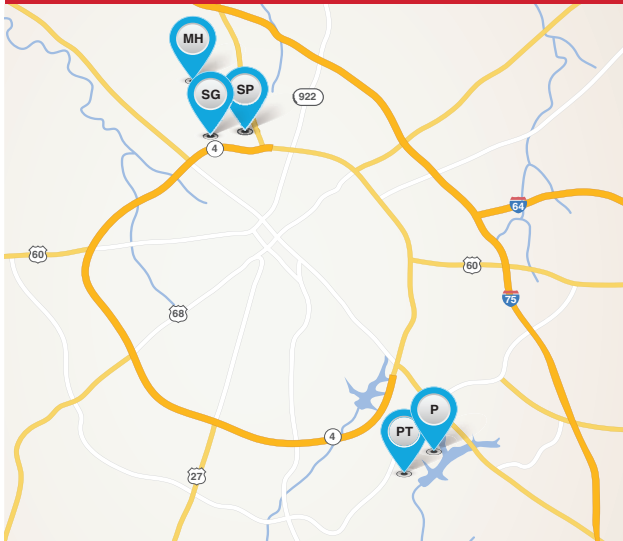

CENTRAL KENTUCKY

OPEN HOUSE MAP

To view model homes by appointment, please contact a Ball Homes Specialist to schedule—859.317.5111.

LEXINGTON

MH TREND COLLECTION AT MASTERSON

Please see Spring Garden for open house

1156 Leandra Park

Model to View: Sutton Bay A

Shown by Appointment Only

SP TREND COLLECTION AT SPRING GARDEN

Open Saturday & Sunday 1-5pm

628 Dahlia Drive

Model to View: Bedford Hill A

P THE PENINSULA

Open Saturday & Sunday 1-5pm

3401 & 3405 Bay Shoals Drive

Models to View: Fairhaven A

& Tristan A

PT PENINSULA TOWNHOMES

Open Saturday & Sunday 1-5pm

3236 Peninsula Way

Townhome to View: Lincoln Park

SG SANDERS GARDEN

Open Saturday & Sunday 1-5pm

2374 & 2370 Calendula Road

Models to View: Canterbury A

& Atkinson A