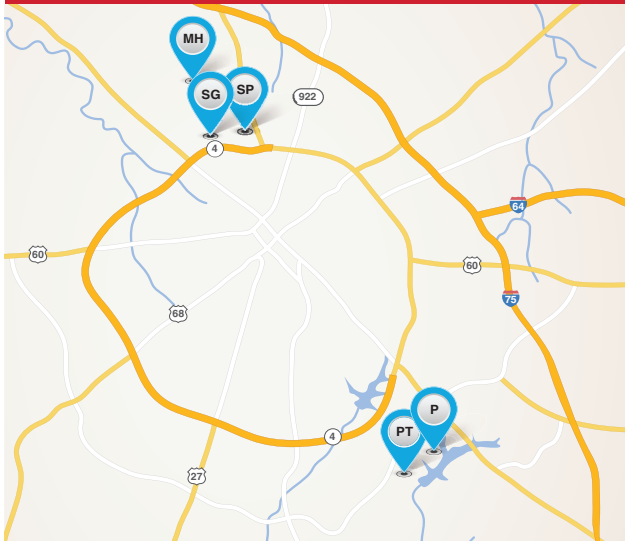

CENTRAL KENTUCKY

OPEN HOUSE MAP

To view model homes by appointment, please contact a Ball Homes Specialist to schedule—859.317.5111.

LEXINGTON

MH TREND COLLECTION AT MASTERSON

Please see Spring Garden for open house
1156 Leandra Park
Model to View: Sutton Bay A
Shown by Appointment Only

SP TREND COLLECTION AT SPRING GARDEN

Open Saturday & Sunday 1-5pm
628 Dahlia Drive
Model to View: Bedford Hill A

P THE PENINSULA

Open Saturday & Sunday 1-5pm
3401 & 3405 Bay Shoals Drive
Models to View: Fairhaven A & Tristan A

PT PENINSULA TOWNHOMES

Open Saturday & Sunday 1-5pm
3236 Peninsula Way
Townhome to View: Lincoln Park

SG SANDERS GARDEN

Open Saturday & Sunday 1-5pm
2374 & 2370 Calendula Road
Models to View: Canterbury A & Atkinson A