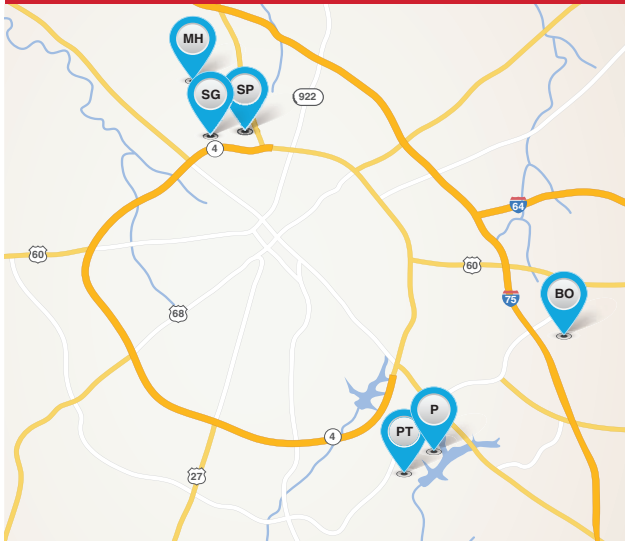

CENTRAL KENTUCKY

OPEN HOUSE MAP

To view model homes by appointment, please contact a Ball Homes Specialist to schedule—859.317.5111.

LEXINGTON

BO TREND COLLECTION **7** AT BRYANT OAK

Open Saturday & Sunday 1-5pm
3509 Bay Springs Park
Model to View: Sycamore Bend B

MH TREND COLLECTION **7** AT MASTERTON

Open Saturday & Sunday 1-5pm
1156 Leandra Park
Model to View: Sutton Bay A

SP TREND COLLECTION **7** AT SPRING GARDEN

Please see model at Trend Collection at Masterton

P

THE PENINSULA

Open Saturday & Sunday 1-5pm
298 Squires Circle
Model to View: Kingsley C

PT

PENINSULA TOWNHOMES

Open Saturday & Sunday 1-5pm
3328 Kestrel Cove
Townhome to View: Logan Square

SG

SANDERS GARDEN

Open Saturday & Sunday 1-5pm
2374 & 2370 Calendula Road
Models to View: Canterbury A & Atkinson A