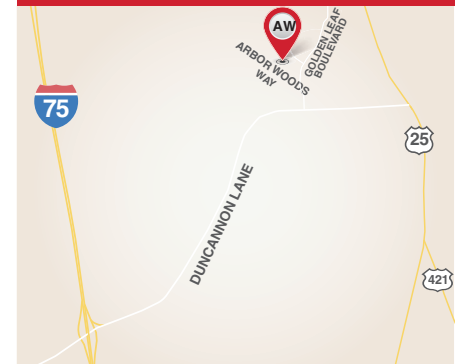

RICHMOND

AW TREND COLLECTION AT ARBOR WOODS
Open Saturday & Sunday 1-5pm
7000 Arbor Ridge Drive
Model to View: Newbury Cross A