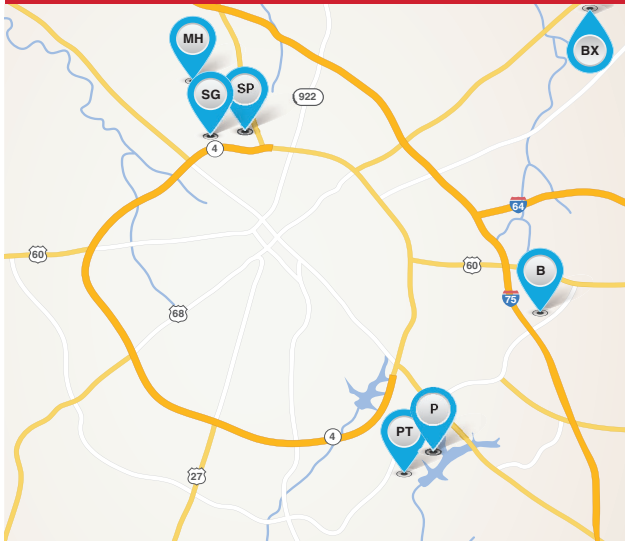

CENTRAL KENTUCKY

OPEN HOUSE MAP

To view model homes by appointment, please contact a Ball Homes Specialist to schedule—859.317.5111.

LEXINGTON/PARIS

B BELHURST
Open Saturday & Sunday 1-5pm
2865 Blackford Parkway
Models to View: Barnett A

MH TREND COLLECTION AT MASTERSON
Please see Spring Garden for open house
1156 Leandra Park
Model to View: Sutton Bay A
Shown by Appointment Only

SP TREND COLLECTION AT SPRING GARDEN
Open Saturday & Sunday 1-5pm
628 Dahlia Drive
Model to View: Bedford Hill A

P THE PENINSULA
Open Saturday & Sunday 1-5pm
3401 & 3405 Bay Shoals Drive
Models to View: Fairhaven A & Tristan A

PT PENINSULA TOWNHOMES
Open Saturday & Sunday 1-5pm
3236 Peninsula Way
Townhome to View: Lincoln Park

SG SANDERS GARDEN
Open Saturday & Sunday 1-5pm
2374 & 2370 Calendula Road
Models to View: Canterbury A & Atkinson A

BX TREND COLLECTION AT BOURBON OAKS
Open Saturday & Sunday 1-5pm
100 Linzi Way
Model to View: Balsam Springs