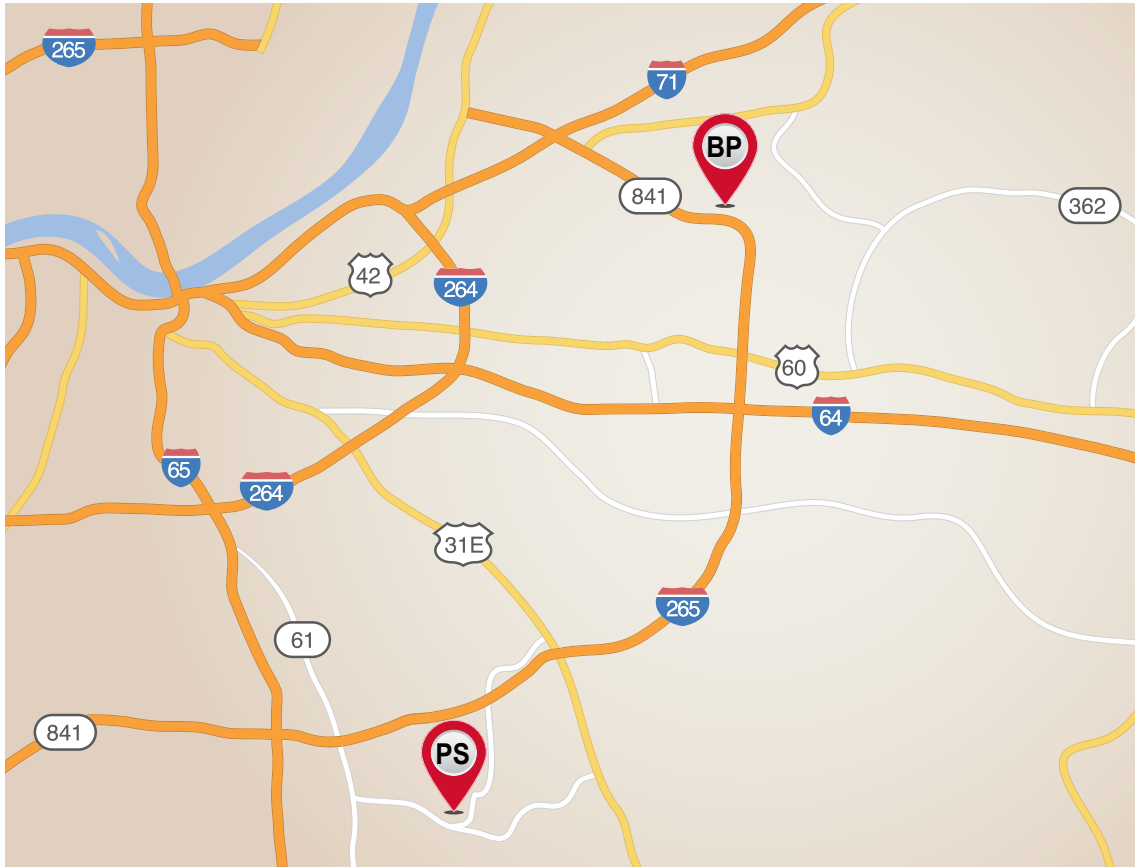

LOUISVILLE

OPEN HOUSE MAP

To view model homes by appointment, please contact a Ball Homes Specialist to schedule—502.238.1890

BP **BELLINGHAM PARK**
Open Saturday & Sunday 1-5pm
14101 Kings Chapel Way
Model to View: Dogwood B

PS **TREND COLLECTION AT PARKSIDE**
Open Saturday & Sunday 1-5pm
11716 Walnut Canyon Way
Model to View: Oak Bluff A