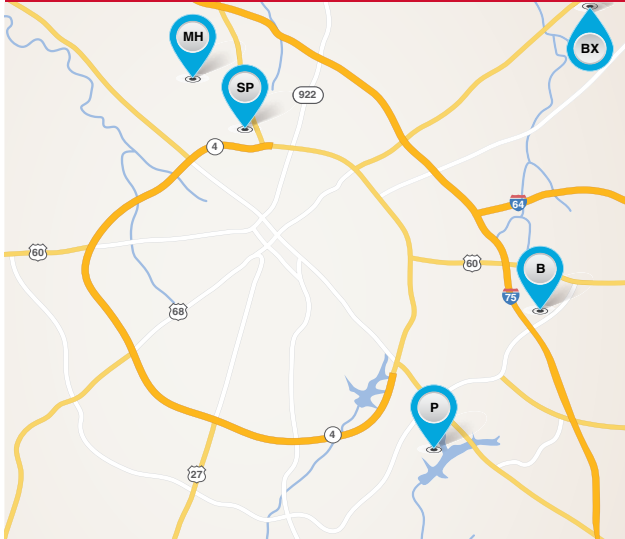

CENTRAL KENTUCKY

OPEN HOUSE MAP

To view model homes by appointment, please contact a Ball Homes Specialist to schedule—859.317.5111.

LEXINGTON/PARIS

B BELHURST
Open Thursday 1-4pm
Saturday & Sunday 1-5pm
2865 Blackford Parkway
Models to View: Barnett A

BX TREND COLLECTION AT BOURBON OAKS 7
Open Saturday & Sunday 1-5pm
100 Linzi Way
Model to View: Balsam Springs

MH TREND COLLECTION AT MASTERSON 7
Open Saturday & Sunday 1-5pm
1156 Leandra Park
Model to View: Sutton Bay A

P THE PENINSULA
Open Thursday 1-4pm
Saturday & Sunday 1-5pm
3401 & 3405 Bay Shoals Drive
Models to View: Fairhaven A & Tristan A

SG SANDERS GARDEN
Open Saturday & Sunday 1-5pm
2370 Calendula Road
Model to View: Atkinson A