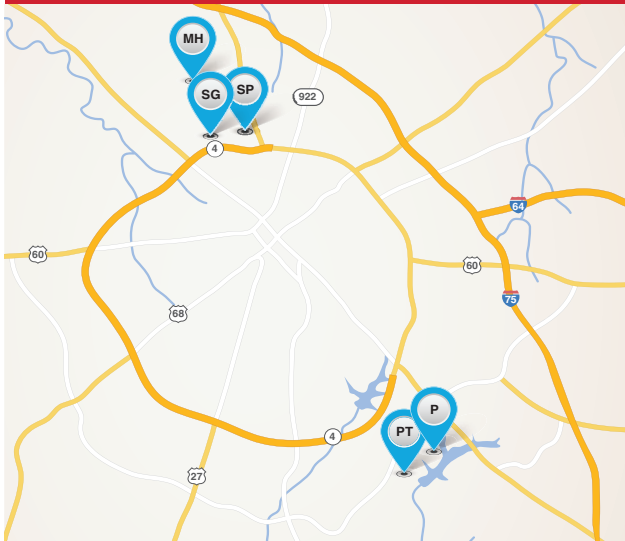

CENTRAL KENTUCKY

OPEN HOUSE MAP

To view model homes by appointment, please contact a Ball Homes Specialist to schedule—859.317.5111.

LEXINGTON

MH TREND COLLECTION AT MASTERTON

Open Saturday & Sunday 1-5pm
1156 Leandra Park
Model to View: Sutton Bay A

SP TREND COLLECTION AT SPRING GARDEN

Please see model at Trend Collection at Masterson

P THE PENINSULA

Open Saturday & Sunday 1-5pm
298 Squires Circle
Model to View: Kingsley C

PT PENINSULA TOWNHOMES

Open Saturday & Sunday 1-5pm
3334 Kestrel Cove & 3236 Peninsula Way
Townhome to View: Logan Square & Lincoln Park

NICHOLASVILLE

BO BRANNON OAKS

Open Saturday & Sunday 1-5pm
117 Blackthorn Drive
Model to View: Wheeler A

A THE ARBOURS

Open Saturday & Sunday 1-5pm
200 Ivy Green Place
Model to View: Granite Coast A

RICHMOND

Open Saturday & Sunday 1-5pm
213 Granger Lane
Model to View: Oak Bluff D