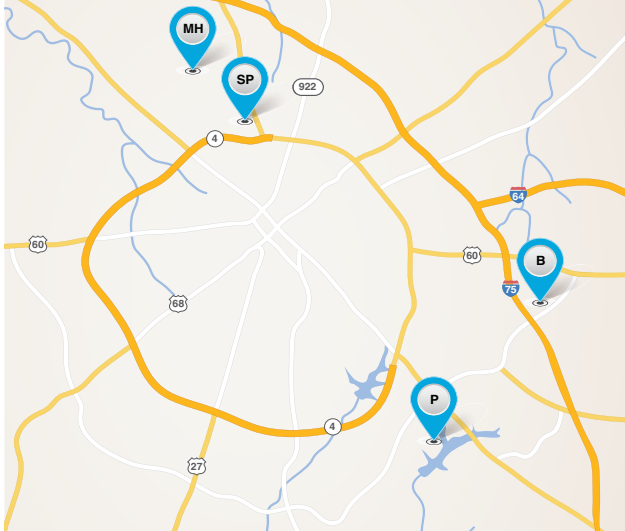

CENTRAL KENTUCKY

OPEN HOUSE MAP

To view model homes by appointment, please contact a Ball Homes Specialist to schedule—859.317.5111.

LEXINGTON/PARIS

B BELHURST
Open Thursday 1-4pm
Saturday & Sunday 1-5pm
2865 Blackford Parkway
Models to View: Barnett A

MH TREND COLLECTION AT MASTERSON
Open Saturday & Sunday 1-5pm
1156 Leannra Park
Model to View: Sutton Bay A

P THE PENINSULA
Open Thursday 1-4pm
Saturday & Sunday 1-5pm
3401 & 3405 Bay Shoals Drive
Models to View: Fairhaven A & Tristan A

SG SANDERS GARDEN
Open Saturday & Sunday 1-5pm
2370 Calendula Road
Model to View: Atkinson A