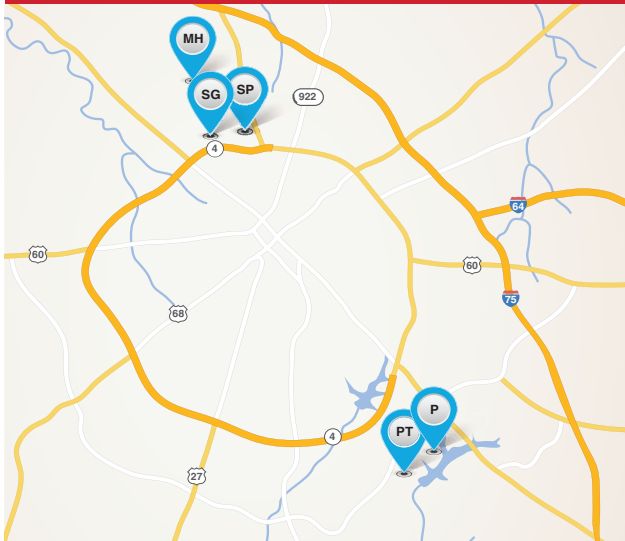

CENTRAL KENTUCKY

OPEN HOUSE MAP

To view model homes by appointment, please contact a Ball Homes Specialist to schedule—859.317.5111.

LEXINGTON

MH TREND COLLECTION AT MASTERSON

Open Saturday & Sunday 1-5pm
1156 Leandra Park
Model to View: Sutton Bay A

SP TREND COLLECTION AT SPRING GARDEN

Please see model at Trend Collection at Masterson

P THE PENINSULA

Open Saturday & Sunday 1-5pm
298 Squires Circle
Model to View: Kingsley C

PT PENINSULA TOWNHOMES

Open Saturday & Sunday 1-5pm
3334 Kestrel Cove & 3236 Peninsula Way
Townhome to View: Logan Square & Lincoln Park

NICHOLASVILLE

BO BRANNON OAKS

Open Saturday & Sunday 1-5pm
117 Blackthorn Drive
Model to View: Wheeler A

A THE ARBOURS

Open Saturday & Sunday 1-5pm
200 Ivy Green Place
Model to View: Granite Coast A

RICHMOND

AW TREND COLLECTION AT ARBOR WOODS

Open Saturday & Sunday 1-5pm
7000 Arbor Ridge Drive
Model to View: Newbury Cross A

VERSAILLES

PC TREND COLLECTION AT PAYNES CROSSING

Open Saturday & Sunday 1-5pm
213 Granger Lane
Model to View: Oak Bluff D