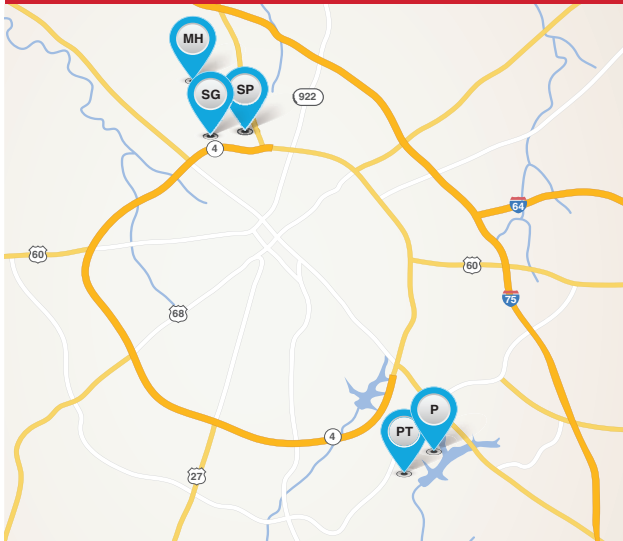

CENTRAL KENTUCKY

OPEN HOUSE MAP

To view model homes by appointment, please contact a Ball Homes Specialist to schedule—859.317.5111.

LEXINGTON

MH TREND COLLECTION AT MASTERSON

Please see Spring Garden for open house

1156 Leandra Park

Model to View: Sutton Bay A

Shown by Appointment Only

SP TREND COLLECTION AT SPRING GARDEN

Open Saturday & Sunday 1-5pm

628 Dahlia Drive

Model to View: Bedford Hill A

P THE PENINSULA

Open Saturday & Sunday 1-5pm

298 Squires Circle

Model to View: Kingsley C

PT PENINSULA TOWNHOMES

Open Saturday & Sunday 1-5pm

3236 Peninsula Way

Townhome to View: Lincoln Park

SG SANDERS GARDEN

Open Saturday & Sunday 1-5pm

2374 & 2370 Calendula Road

Models to View: Canterbury A & Atkinson A