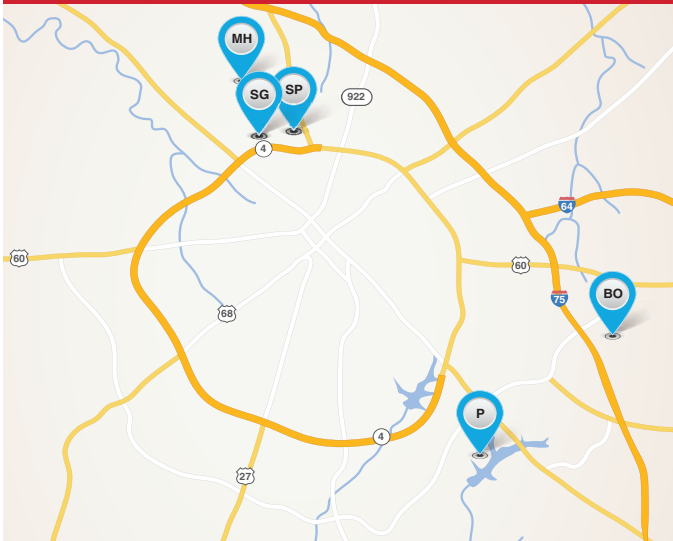

CENTRAL KENTUCKY

OPEN HOUSE MAP

To view model homes by appointment, please contact a Ball Homes Specialist to schedule—859.317.5111.

LEXINGTON

BO TREND COLLECTION AT BRYANT OAK

Open Saturday & Sunday 1-5pm
3509 Bay Springs Park
Model to View: Sycamore Bend B

MH TREND COLLECTION AT MASTERSON

Open Saturday & Sunday 1-5pm
1156 Leandra Park
Model to View: Sutton Bay A

SP TREND COLLECTION AT SPRING GARDEN

Open Saturday & Sunday 1-5pm
620 Dahila Drive
Model to View: Laurel Square A

P THE PENINSULA

Open Saturday & Sunday 1-5pm
298 Squires Circle
Model to View: Kingsley C

SG SANDERS GARDEN

Open Saturday & Sunday 1-5pm
2374 & 2370 Calendula Road
Models to View: Canterbury A & Atkinson A