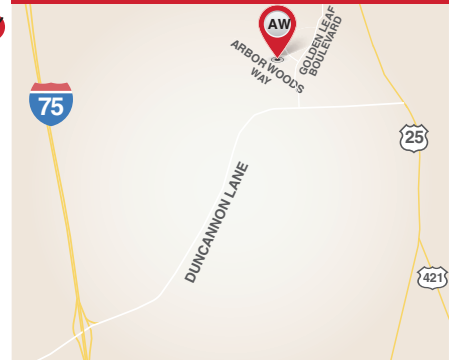

MH TREND COLLECTION AT MASTERSON

Open Saturday & Sunday 1-5pm
1156 Leandra Park
Model to View: Sutton Bay A

SP TREND COLLECTION AT SPRING GARDEN

Open Saturday & Sunday 1-5pm
620 Dahila Drive
Model to View: Laurel Square A

P THE PENINSULA

Open Saturday & Sunday 1-5pm
298 Squires Circle
Model to View: Kingsley C

SG SANDERS GARDEN

Open Saturday & Sunday 1-5pm
2374 & 2370 Calendula Road
Models to View: Canterbury A & Atkinson A

RICHMOND

AW TREND COLLECTION AT ARBOR WOODS

Open Saturday & Sunday 1-5pm
7000 Arbor Ridge Drive
Model to View: Newbury Cross A

GEORGETOWN

OL OXFORD LANDING

Open Saturday & Sunday 1-5pm
162 Limestone Lane
Model to View: Greenfield A

NICHOLASVILLE

BO BRANNON OAKS

Open Saturday & Sunday 1-5pm
117 Blackthorn Drive
Model to View: Wheeler A

WINCHESTER

OM TREND COLLECTION AT OAKMONT

Open Saturday & Sunday 1-5pm
101 Gibson Way
Model to View: Haywood Park C