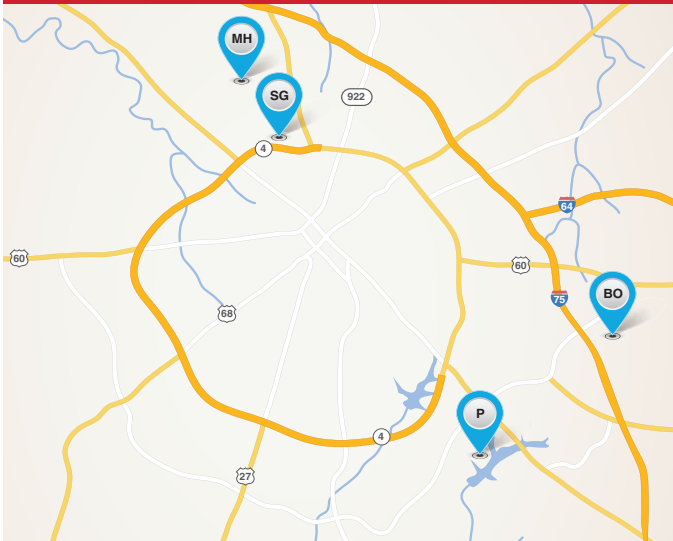

CENTRAL KENTUCKY

OPEN HOUSE MAP

To view model homes by appointment, please contact a Ball Homes Specialist to schedule—859.317.5111.

LEXINGTON

BO TREND COLLECTION **7** AT BRYANT OAK

Open Saturday & Sunday 1-5pm

3509 Bay Springs Park

Model to View: Sycamore Bend

MH TREND COLLECTION **7** AT MASTERSON

Open Saturday & Sunday 1-5pm

1289 Barleys Pass

Model to View: Sycamore Bend

P THE PENINSULA

Open Saturday & Sunday 1-5pm

298 Squires Circle

Model to View: Kingsley

SG SANDERS GARDEN

Open Saturday & Sunday 1-5pm

2374 & 2370 Calendula Road

Models to View: Canterbury & Atkinson