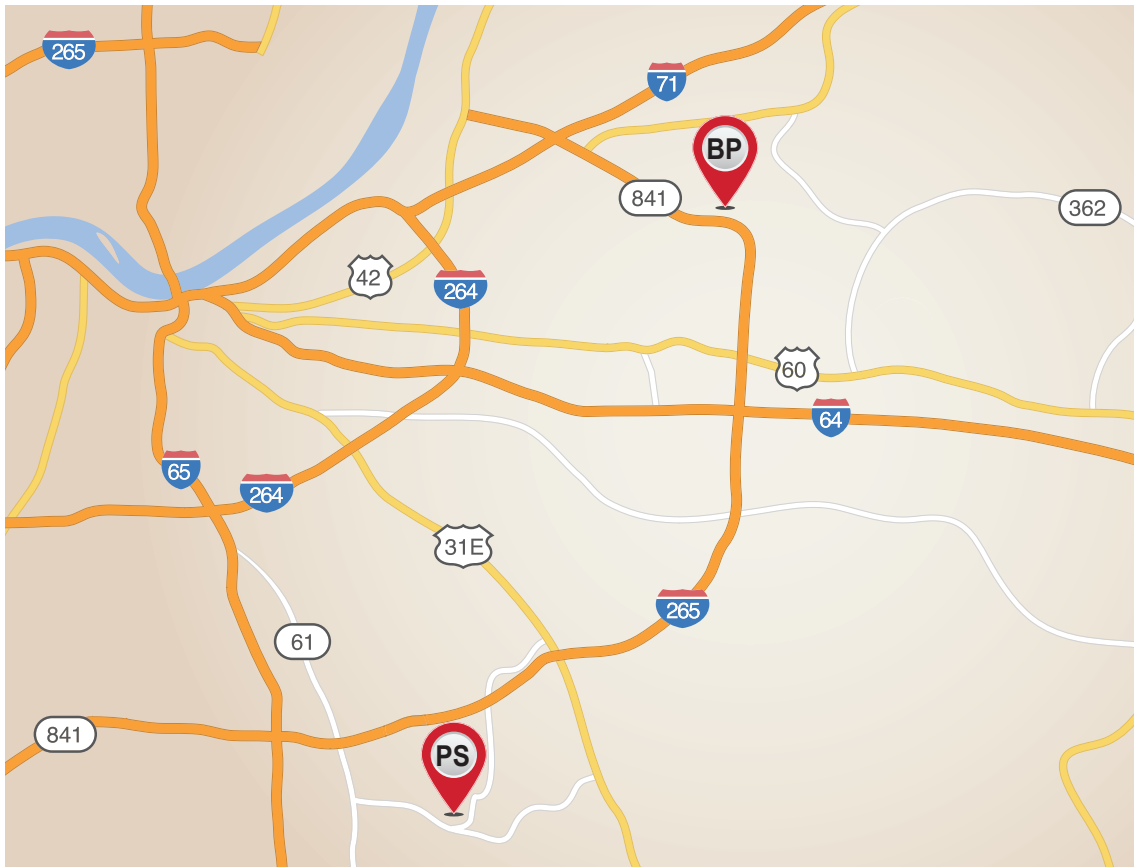

LOUISVILLE

OPEN HOUSE MAP

To view model homes by appointment, please contact a Ball Homes Specialist to schedule—502.238.1890

BELLINGHAM PARK

Open Saturday & Sunday 1-5pm

3613 Halden Ridge Circle

Model to View: Marshall B

TREND COLLECTION

AT PARKSIDE

Open Saturday & Sunday 1-5pm

12042 Parkside Vista Lane

Model to View: Haywood Park B