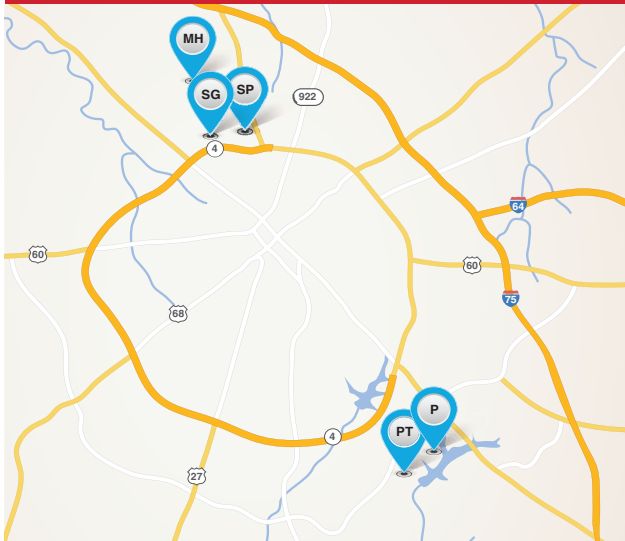

CENTRAL KENTUCKY

OPEN HOUSE MAP

To view model homes by appointment, please contact a Ball Homes Specialist to schedule—859.317.5111.

LEXINGTON

MH TREND COLLECTION AT MASTERSON

Open Saturday & Sunday 1-5pm
1156 Leandra Park
Model to View: Sutton Bay A

SP TREND COLLECTION AT SPRING GARDEN

Open Saturday & Sunday 1-5pm
628 Dahlia Drive
Model to View: Bedford Hill A

P THE PENINSULA

Open Saturday & Sunday 1-5pm
298 Squires Circle
Model to View: Kingsley C

PT PENINSULA TOWNHOMES

Open Saturday & Sunday 1-5pm
3334 Kestrel Cove & 3236 Peninsula Way
Townhome to View: Logan Square & Lincoln Park

SG SANDERS GARDEN

Open Saturday & Sunday 1-5pm
2374 & 2370 Calendula Road
Models to View: Canterbury A & Atkinson A