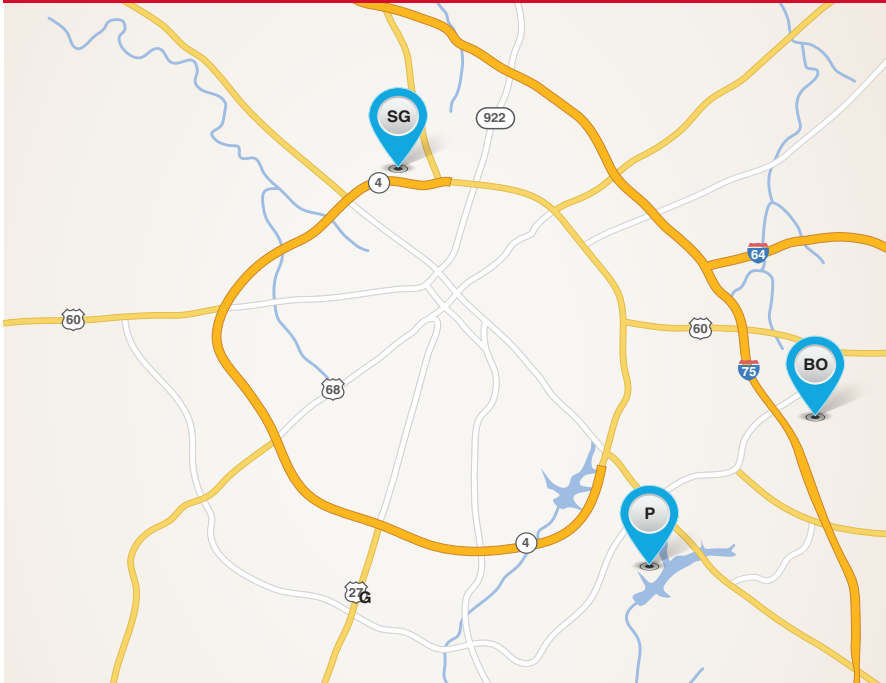

CENTRAL KENTUCKY

OPEN HOUSE MAP

To view model homes by appointment, please contact a Ball Homes Specialist to schedule—859.317.5111.

LEXINGTON

BO RESERVE AT BRYANT OAK

Open Saturday & Sunday 1-5pm

3223 Bay Springs Park

Model to View: Hartford II

SG SANDERS GARDEN

Open Saturday & Sunday 1-5pm

2374 & 2370 Calendula Road

Models to View: Canterbury & Atkinson

P THE PENINSULA

Open Saturday & Sunday 1-5pm

298 Squires Circle

Model to View: Kingsley

GEORGETOWN

OO ABBEY AT OLD OXFORD

Open Saturday & Sunday 1-5pm

127 Castle Acre Way

Model to View: Jackson II

WINCHESTER

OM TREND COLLECTION AT OAKMONT

Open Saturday & Sunday 1-5pm

101 Gibson Way

Model to View: Haywood Park

NICHOLASVILLE

BO BRANNON OAKS

Open Saturday & Sunday 1-5pm

117 Blackthorn Drive

Model to View: Wheeler