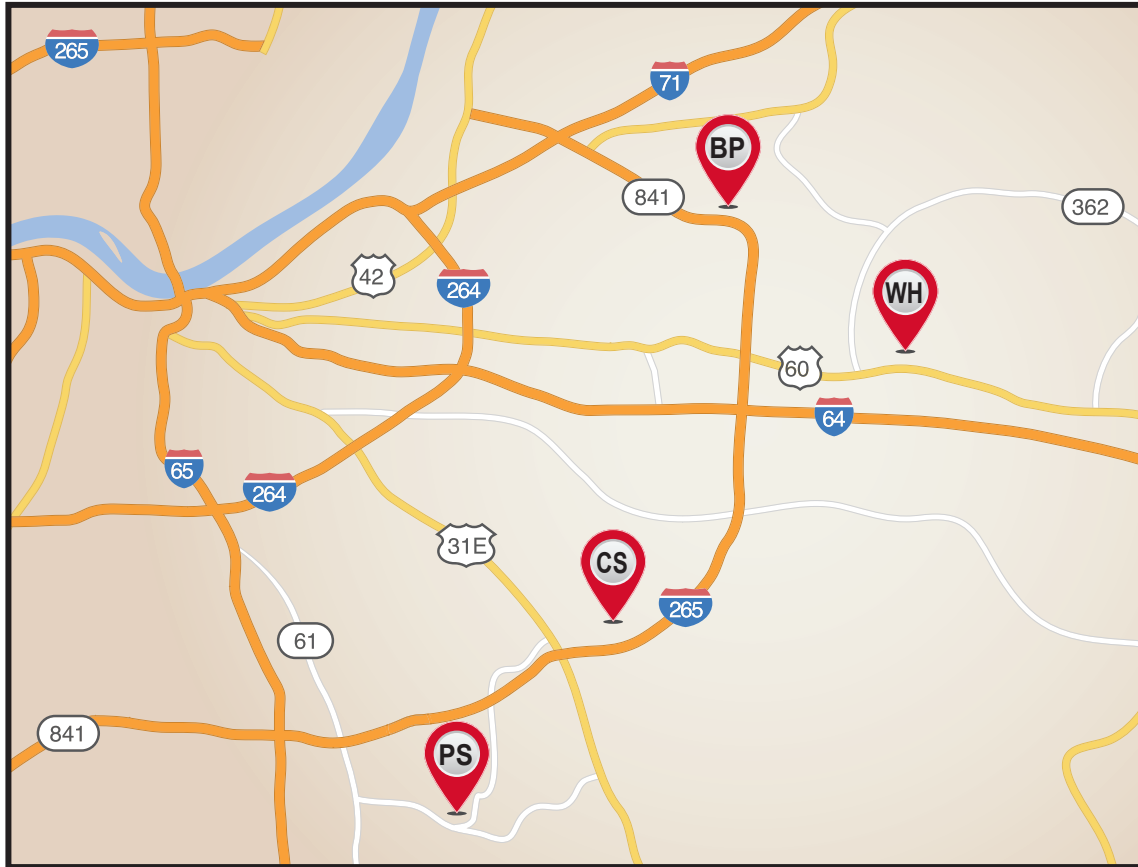

LOUISVILLE

OPEN HOUSE MAP

Model Homes are currently open by appointment only.
Please contact a Ball Homes Specialist to schedule - 502.238.1890

BP **BELLINGHAM PARK**
3613 Halden Ridge Circle
Model to View: Marshall

WH **WYNDOVER HILLS**
Contact an agent for more information

CS **TREND COLLECTION AT CASWELL SPRINGS**
Contact an agent for more information

PS **TREND COLLECTION AT PARKSIDE**
12042 Parkside Vista Lane
Model to View: Haywood Park