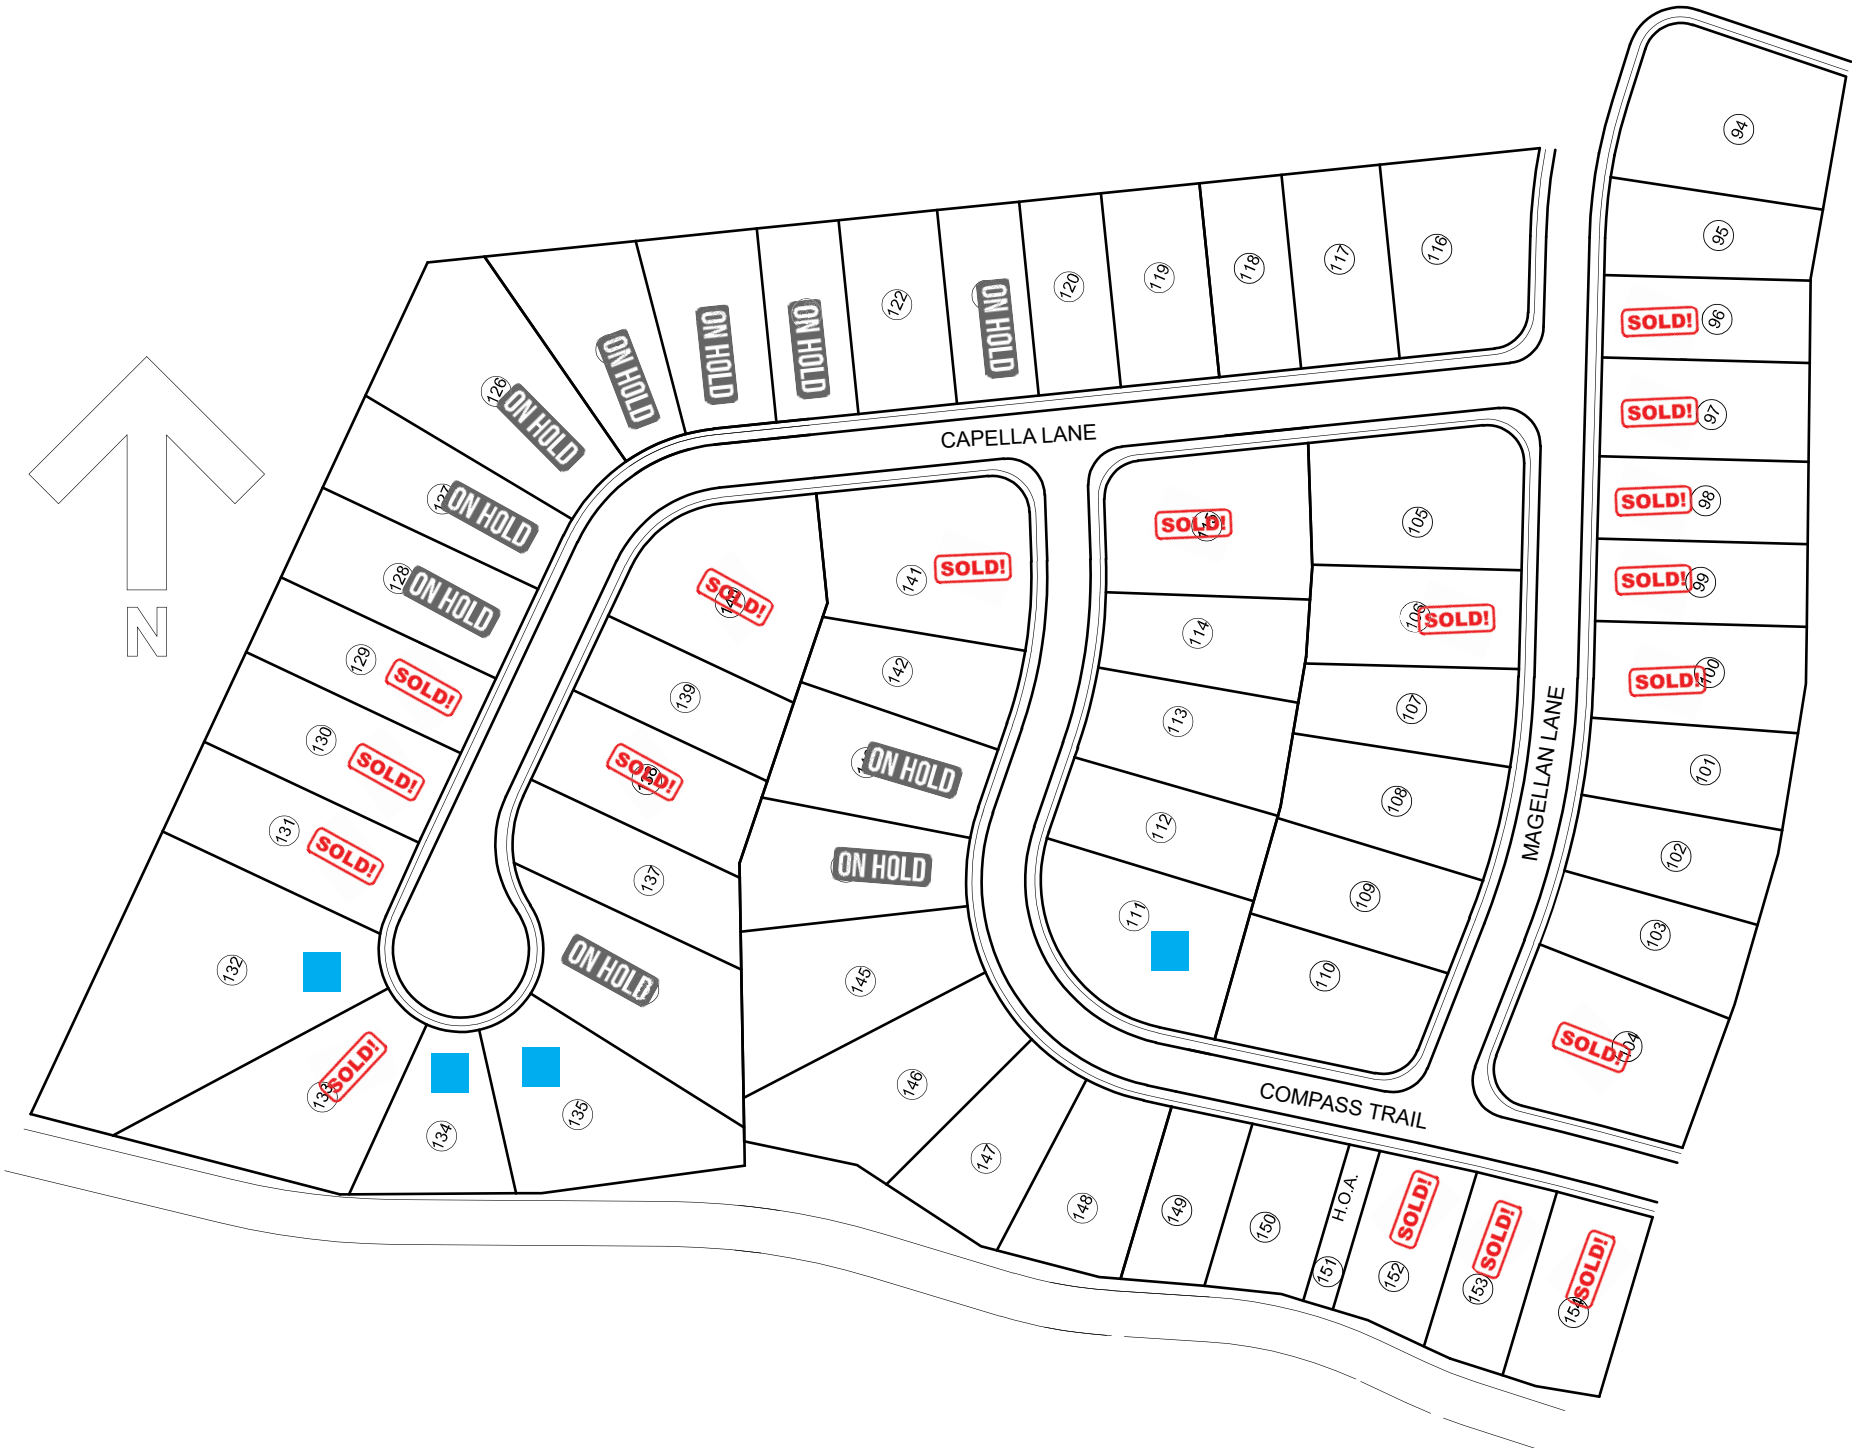

Trend Collection at South Crossing

For Sale

- 71 Hampton Falls A
- 89 Haywood Park B - **Sale Pending 3.05.26**
- 90 Hampton Falls A
- 92 Newbury Cross A
- 93 Granite Coast A - **Sale Pending 3.12.26**
- 159 Greenfield Park A

Coming Soon

- 79 Bedford Hill B

Pricing and availability subject to change without notice.

Trend Collection at South Crossing

For Sale
Coming Soon
111 Maple Creek A 132 Granite Coast A 134 Oakmont Ridge A 135 Preston Mill A