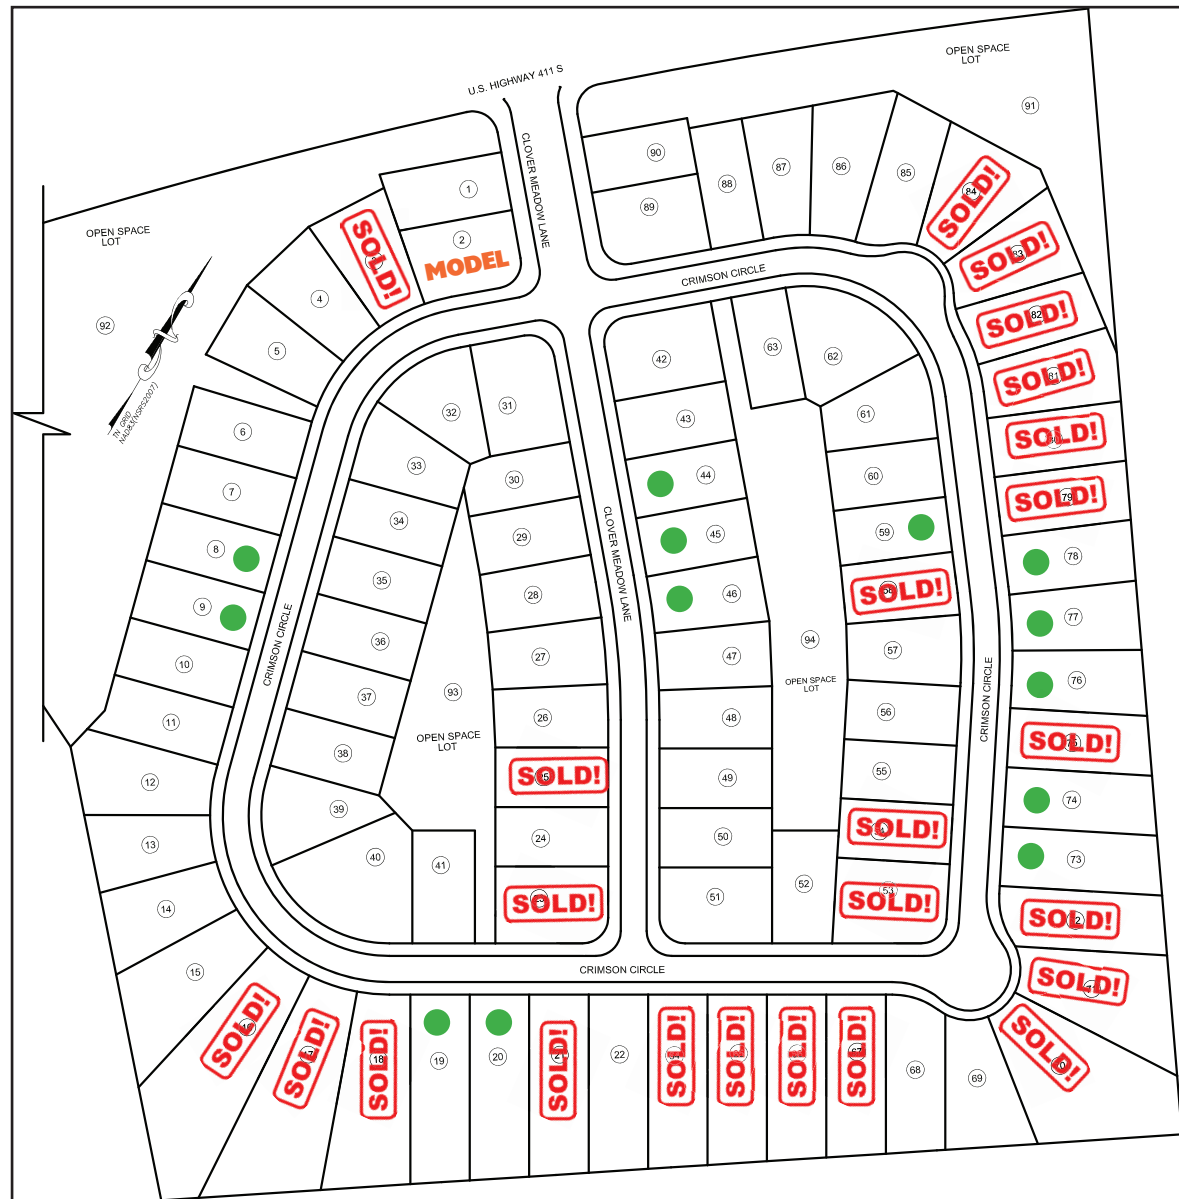

Clover Meadow Sales Plat

For Sale

- 8 Sycamore Bend B
- 9 Newbury Cross A
- 19 Gaines Mill A
- 20 Granite Coast A
- 44 Green River A
- 45 Sycamore Bend B
- 46 Oakmont Ridge A
- 58 Granite Coast A - **Sale Pending 4.17.24**
- 59 Haywood Park B
- 73 Granite Coast C
- 74 Gaines Mill A
- 76 Bayberry Lane A
- 77 Sutton Bay A
- 78 Bedford Hill B
- 80 Oak Bluff A - **Sale Pending 4.24.24**
- 84 Laurel Square A - **Sale Pending 4.24.24**

Coming Soon

SCAN ME