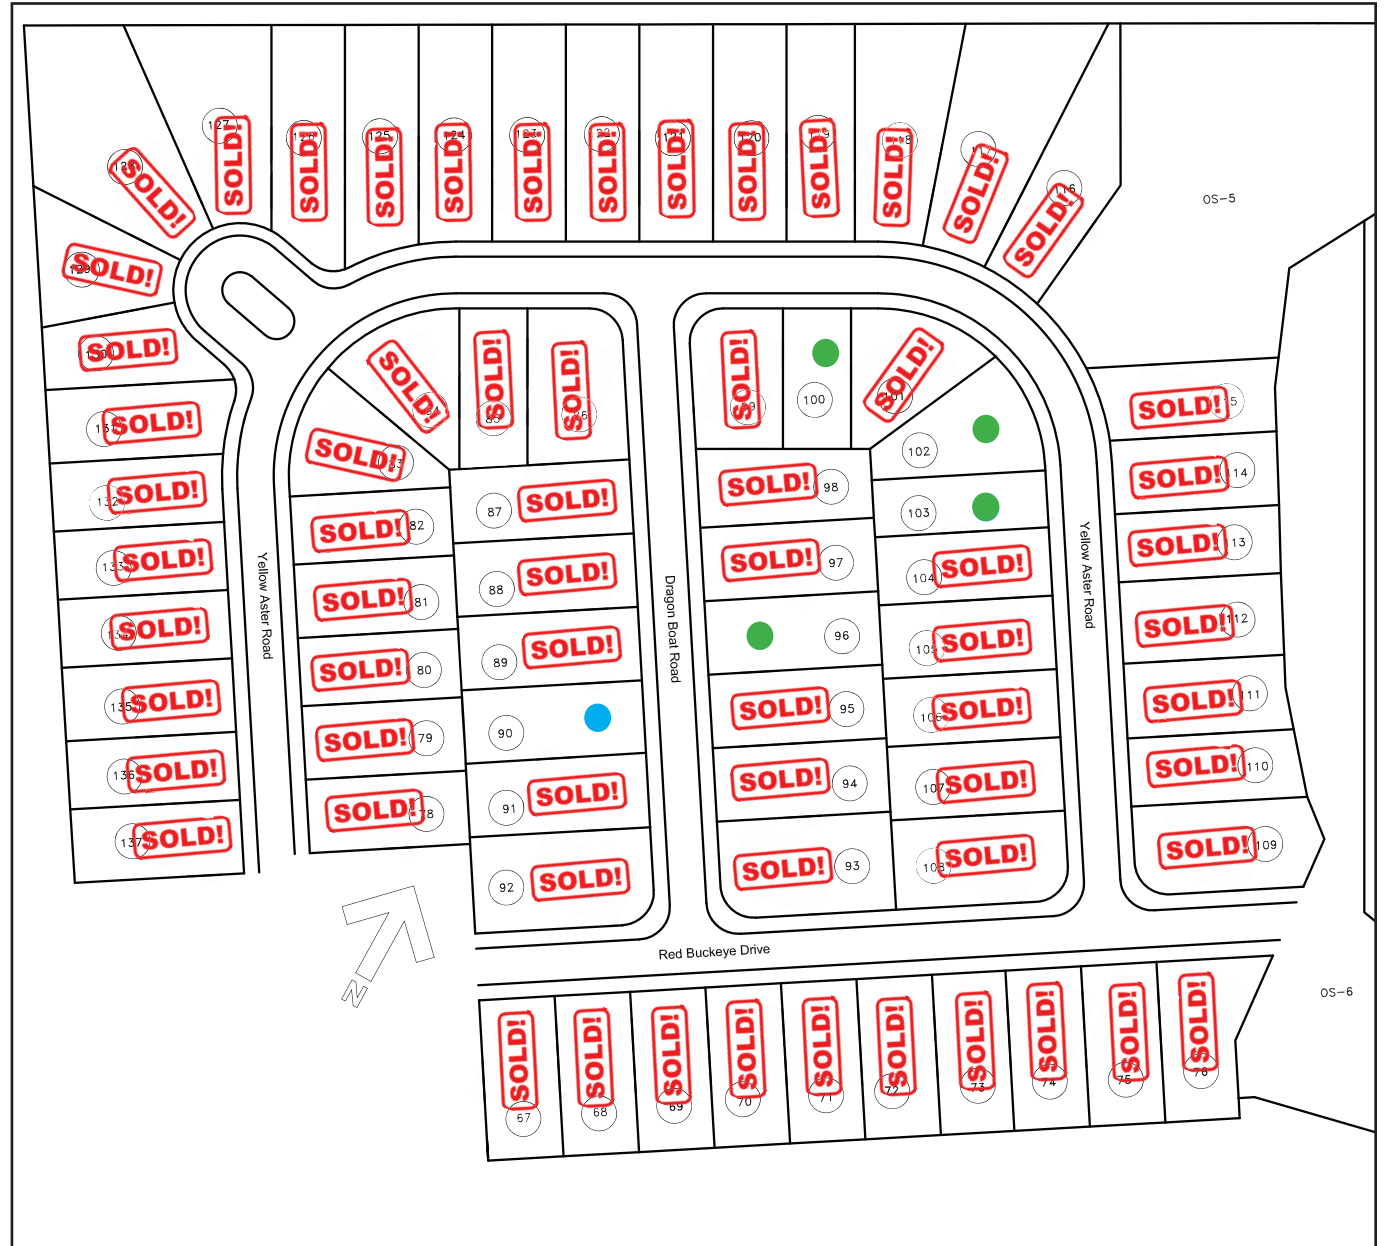

The Grange Sales Plat

Pricing and availability subject to change without notice.

Revised 8.22.24

The Grange Sales Plat

For Sale

96 Sutton Bay A
 100 Newbury Cross A
 102 Dogwood D
 103 Elk Mountain A
 120 Oakmont A-Sale Pending 11.21.24

Coming Soon

90 Newbury Cross A

Pricing and availability subject to change without notice.

Revised 11.21.24

EQUAL HOUSING OPPORTUNITY