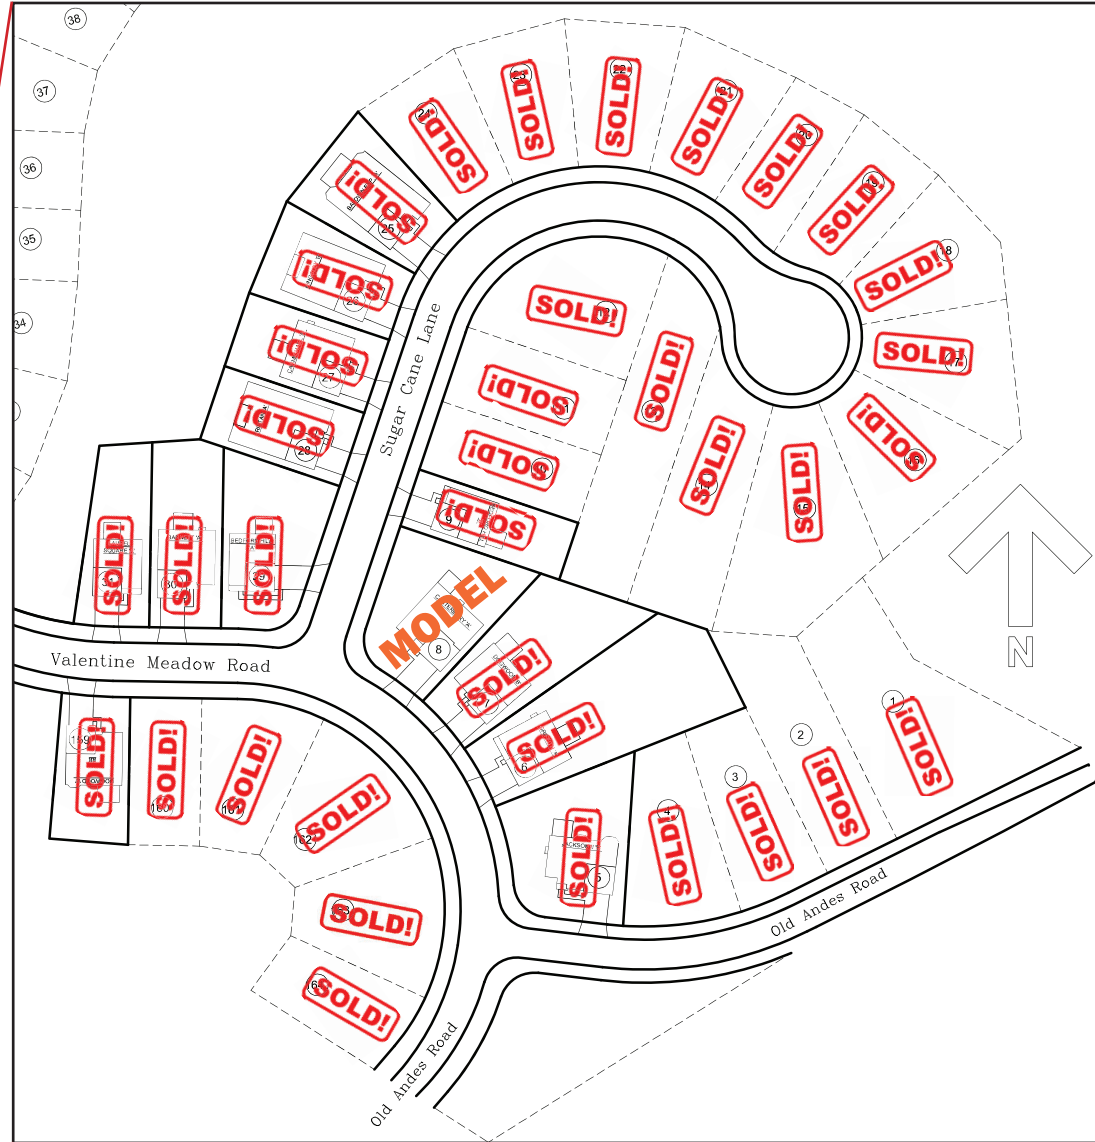

The Grange Sales Plat

Pricing and availability subject to change without notice.

Revised 8.22.24

The Grange Sales Plat

For Sale

96 Sutton Bay A
 100 Newbury Cross A
 102 Dogwood D
 103 Elk Mountain A
 120 Oakmont A-Sale Pending 11.21.24

Coming Soon

90 Newbury Cross A

Pricing and availability subject to change without notice.

Revised 11.21.24

EQUAL HOUSING OPPORTUNITY