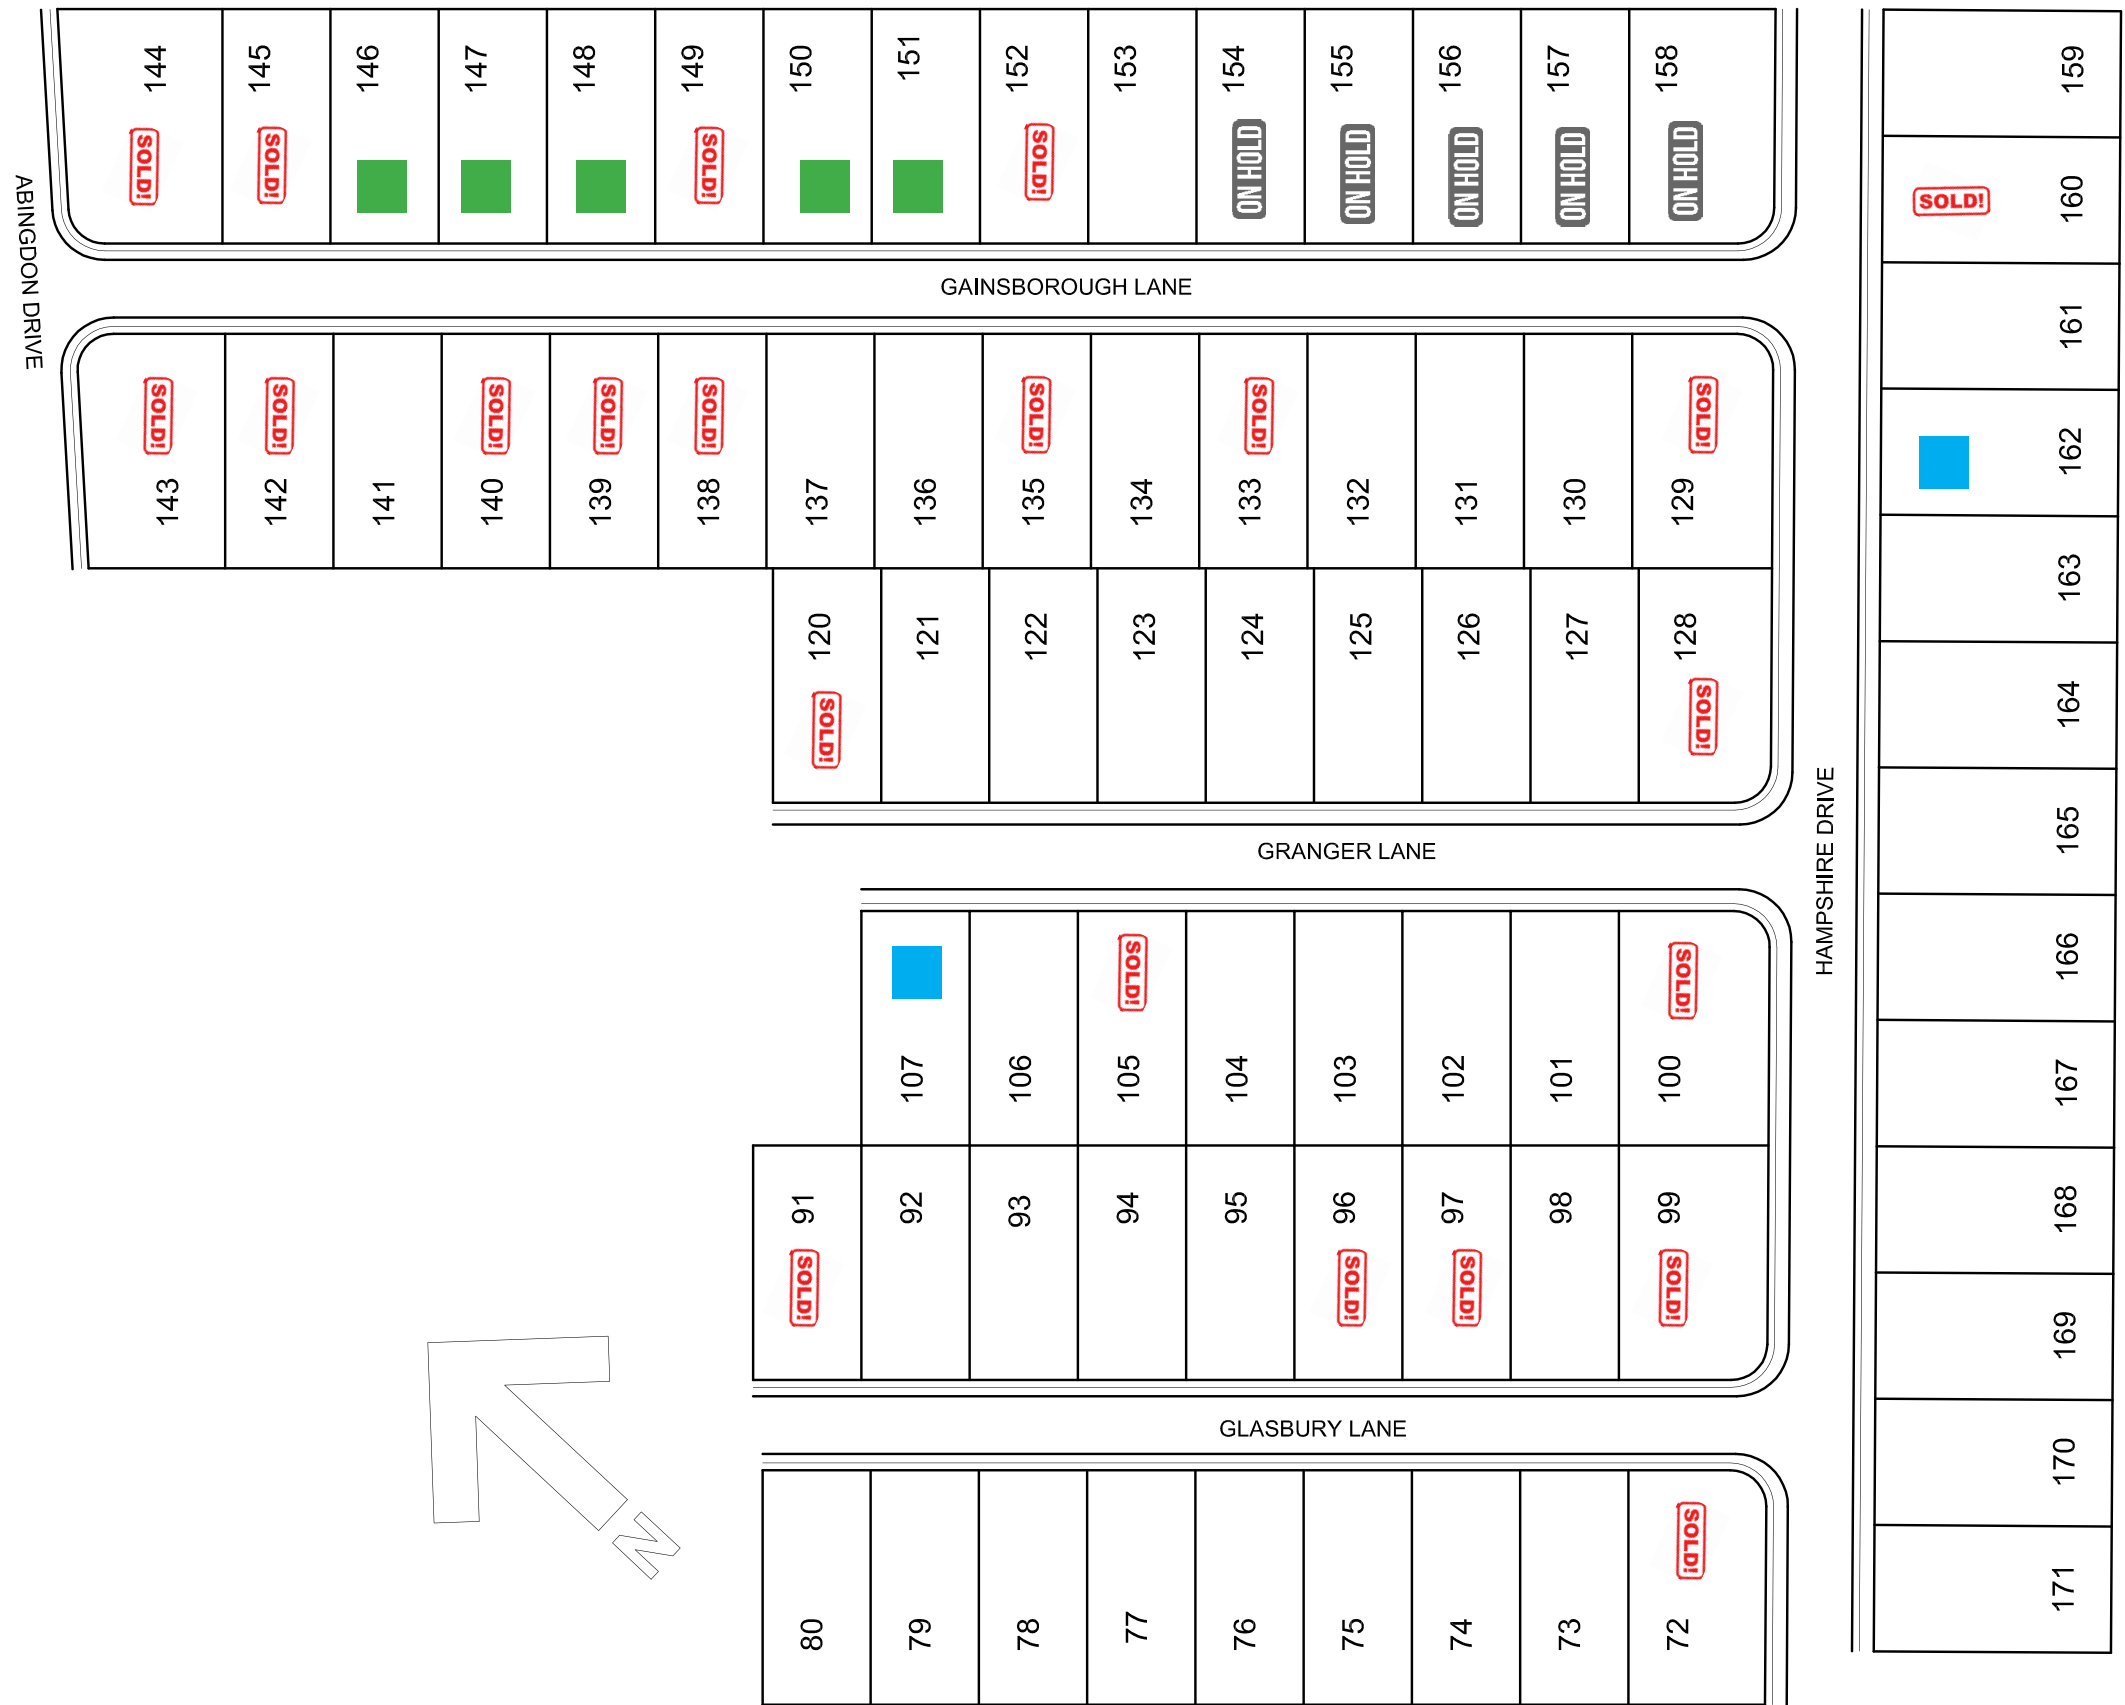

Trend Collection at Paynes Crossing Unit 1B Sales Plat

For Sale	
146 Sycamore Bend B	
147 Oak Bluff A	
148 Bedford Hill B	
150 Newbury Cross A	
151 Granite Coast A	
Coming Soon	
107 Granite Coast A	
162 Hampton Falls A	