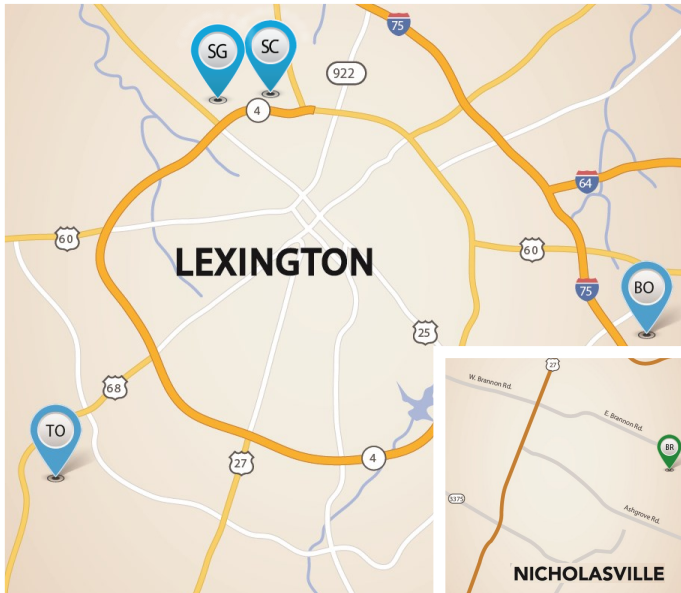

Central KY

Open House Map

RESERVE AT BRYANT OAK
 Models Open Sat/Sun 1-5
 3223, 3219 & 3215 Bay Springs Park
 Models to View: Hartford II, Fitzgerald & Jackson II Exp

SANDERS GARDEN
 Models Open Sat/Sun 1-5
 2374 & 2370 Calendula Road
 Models to View: Canterbury & Atkinson

TRACERY OAKS
 Model Open Sat/Sun 1-5
 4654 Rosette Way
 Model to View: Albany

SANDERS CROSSING
 Models Open Sat/Sun 1-5
 2712, 2716, & 2720 Sandersville Road
 Models to View: Dogwood, Manhattan Exp, & Brooklyn

BRANNON OAKS
 Models Open Sat/Sun 1-5
 184, 188, & 192 Rowanberry Drive
 Models to View: Monroe, Cavanaugh II Exp, & Spencer II

ENCLAVE AT PAYNES LANDING
 Models Sat/Sun 1-5
 100, 101, 102, 103 & 104 Julia Circle
 Models to View: Glenstone, Coventry, Baldwin Exp, Inglewood, & Cavanaugh II

EDMONDS CROSS
 Model Open Sat/Sun 1-5
 455 Hastings Lane
 Model to View: Kingsley