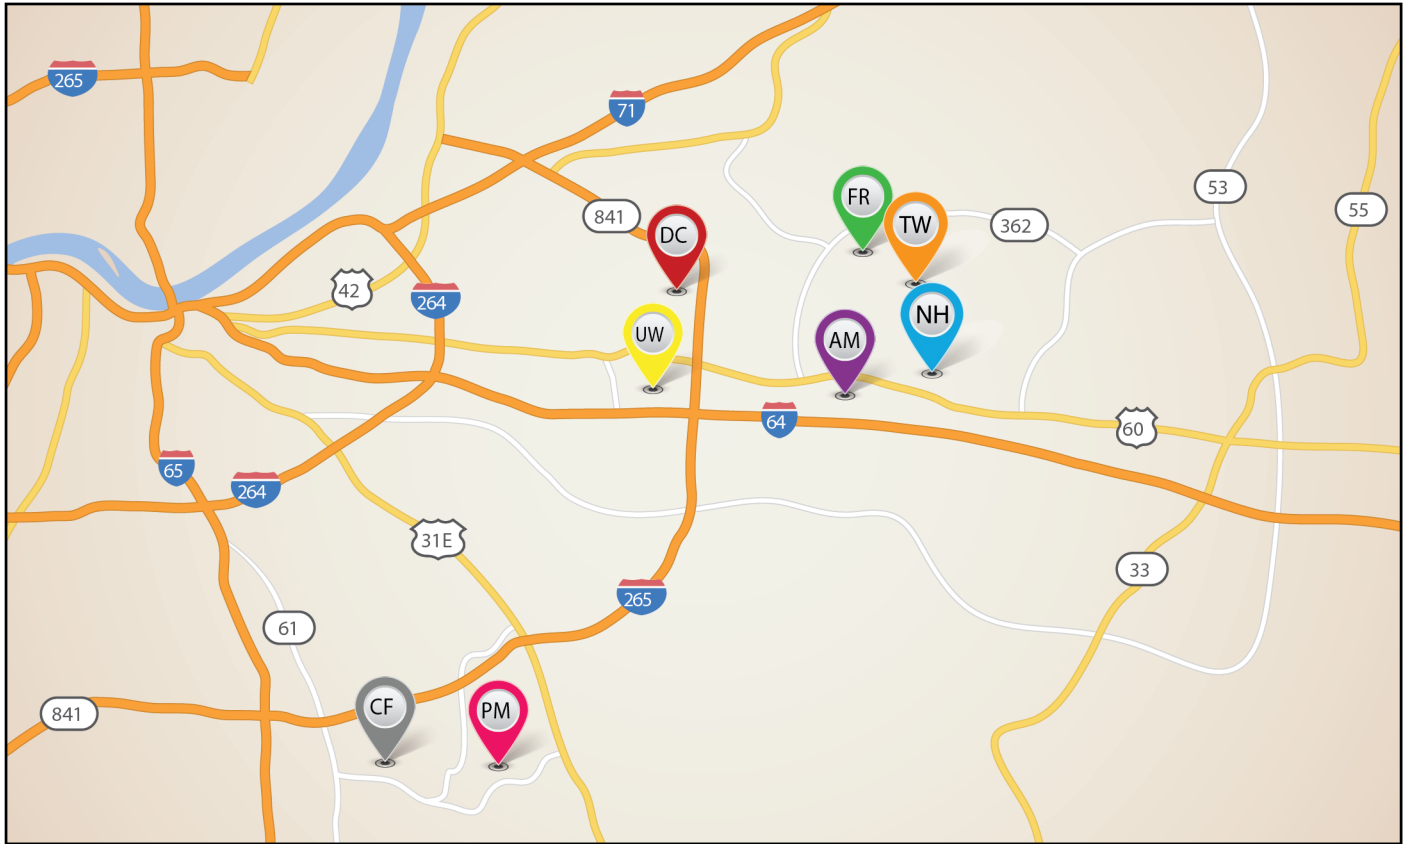

Louisville

ARLINGTON MEADOWS
Open Saturday & Sunday 1-5pm
105 Arlington Meadows Drive
Model to view: Arlington II Expanded

PRIMROSE MEADOWS
Open Saturday & Sunday 1-5pm
11714 English Meadow Drive
Model to view: Spencer II

COOPER FARMS
Open Tues/Thurs 2-5pm, Sat/Sun 1-5pm
7134 Black Walnut Circle
Model to view: Canterbury

URTON WOODS
Open Saturday & Sunday 1-5pm
816 Urton Woods Way
Model to view: Hartford II

FLAT ROCK RIDGE
Open Tues/Thurs 2-5pm, Sat/Sun 1-5pm
18103 Ellerslie Drive
Models to view: Albany, Baldwin Exp & Highland

NOTTING HILL
Visit Arlington Meadows for more information

THORNWOOD
Visit Flat Rock Ridge for more information

DESIGN CENTER
13301 Magisterial Drive
Agent Open House
Thurs 5-7pm & Sat 9:30-11:30am