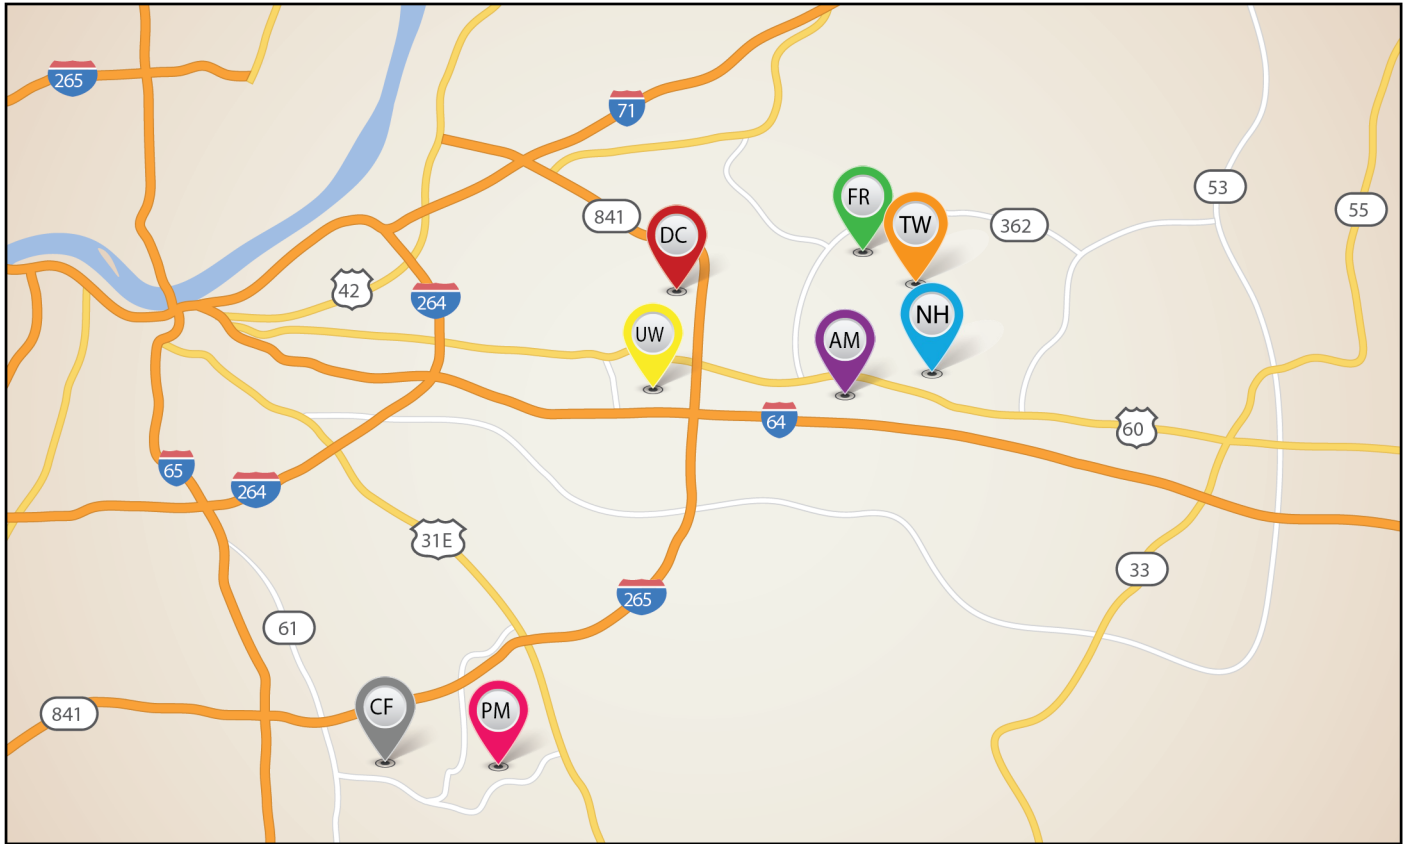

Louisville

ARLINGTON MEADOWS
Visit Flat Rock Ridge for more information

PRIMROSE MEADOWS
Visit Cooper Farms for more information

COOPER FARMS
Open Tues/Thurs 2-5pm, Sat/Sun 1-5pm
7134 Black Walnut Circle
Model to view: Canterbury

URTON WOODS
Open Saturday & Sunday 1-5pm
816 Urton Woods Way
Model to view: Hartford II

FLAT ROCK RIDGE
Open Tues/Thurs 2-5pm, Sat/Sun 1-5pm
18103 Ellerslie Drive
Models to view: Albany, Baldwin Exp & Highland

NOTTING HILL
Visit Flat Rock Ridge for more information

THORNWOOD
Open Sunday 1-5pm
18683 Mila Marie Drive
Model to View: Canterbury

DESIGN CENTER
13301 Magisterial Drive
Agent Open House
Thurs 5-7pm, Sunday 1-5pm