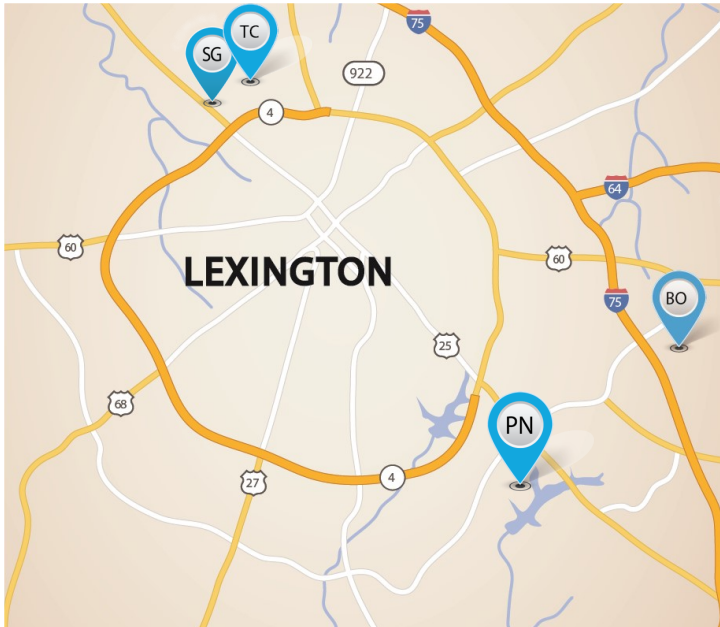

Central KY

Open House Map

For models open by appointment only, please contact a Ball Homes Specialist to schedule—859.317.5111.

RESERVE AT BRYANT OAK
Open by Appointment Only
3223 Bay Springs Park
Model to View: Hartford II

SANDERS GARDEN
Open by Appointment Only
2374 & 2370 Calendula Road
Models to View: Canterbury & Atkinson

TREND COLLECTION AT MASTERSON HILLS
Open by Appointment Only
2652 Wigginton Point
Model to View: Bayberry Lane

THE PENINSULA
Open Saturday & Sunday 1-5pm
298 Squires Circle
Model to View: Kingsley

THE LANDING AT GREY OAK
Open by Appointment Only
113 Fox Hollow Trail
Model to View: Marshall