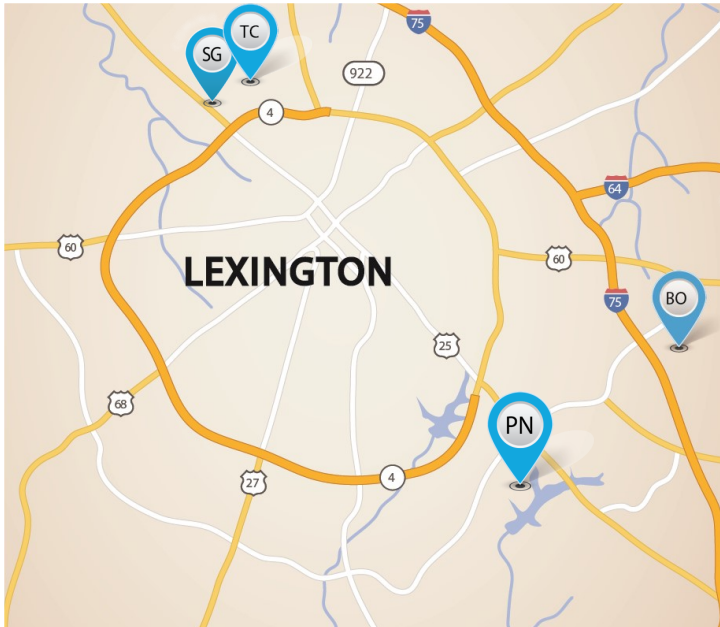

Central KY

Open House Map

Our model homes are currently open by appointment only.
Please contact a Ball Homes Specialist to schedule—859.317.5111.

RESERVE AT BRYANT OAK
3223 Bay Springs Park
Model to View: Hartford II

SANDERS GARDEN
2374 & 2370 Calendula Road
Models to View: Canterbury & Atkinson

TREND COLLECTION AT MASTERSON HILLS
2652 Wigginton Point
Model to View: Bayberry Lane

THE PENINSULA
298 Squires Circle
Model to View: Kingsley

THE LANDING AT GREY OAK
113 Fox Hollow Trail
Model to View: Marshall