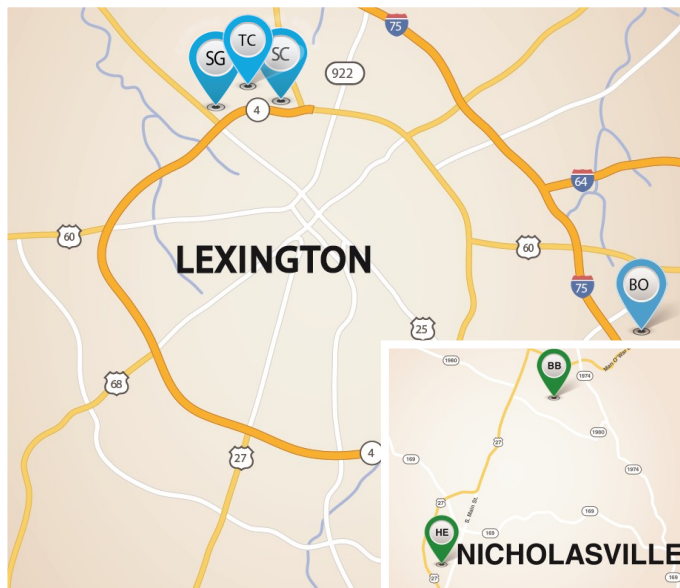

Central KY

Open House Map

RESERVE AT BRYANT OAK
3223 & 3219 Bay Springs Park
Models to View: Hartford II & Fitzgerald

SANDERS GARDEN
2374 & 2370 Calendula Road
Models to View: Canterbury & Atkinson

SANDERS CROSSING
Please see other Open House locations.

TREND COLLECTION AT MASTERSON HILLS
2652 Wigginton Point
Model to View: Bayberry Lane

BRANNON OAKS
184, 188, & 192 Rowanberry Drive
Models to View: Monroe, Cavanaugh II Exp. & Spencer II

TREND COLLECTION AT HOOVER ESTATES
104 Winners Circle
Model to View: Laurel Square

ENCLAVE AT PAYNES LANDING
Please see other Open House locations.

TREND COLLECTION AT ROCKY CREEK
171 Falmouth Drive
Models to View: Sycamore Bend

ABBAY AT OLD OXFORD
127 Castle Acre Way
Model to View: Jackson II