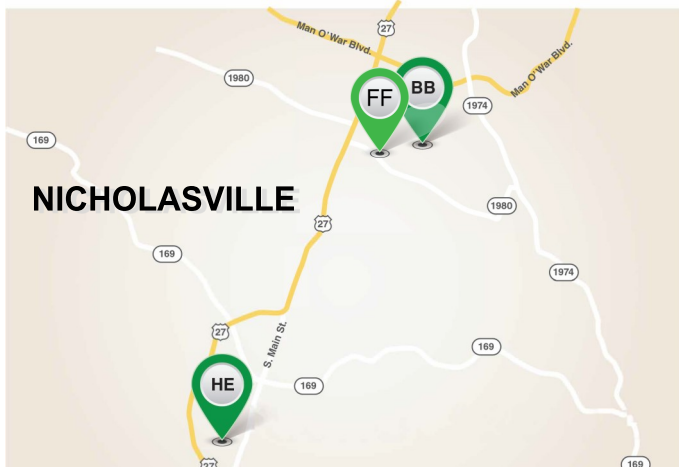

Central KY

Open House Map

RESERVE AT BRYANT OAK
3223 & 3219 Bay Springs Park
Models to View: Hartford II & Fitzgerald

SANDERS GARDEN
2374 & 2370 Calendula Road
Models to View: Canterbury & Atkinson

SANDERS CROSSING
Please see other Open House locations.

TREND COLLECTION AT MASTERSON HILLS
2652 Wigginton Point
Model to View: Bayberry Lane

TREND COLLECTION AT FAIRVIEW FARM
416 Bethel Harvest Drive
Model to View: Oak Bluff

BRANNON OAKS
184, 188, & 192 Rowanberry Drive
Models to View: Monroe, Cavanaugh II Exp. & Spencer II

TREND COLLECTION AT HOOVER ESTATES
Please see other locations for open house.

TREND COLLECTION AT ROCKY CREEK
171 Falmouth Drive
Model to View: Sycamore Bend

ABBHEY AT OLD OXFORD
127 Castle Acre Way
Model to View: Jackson II