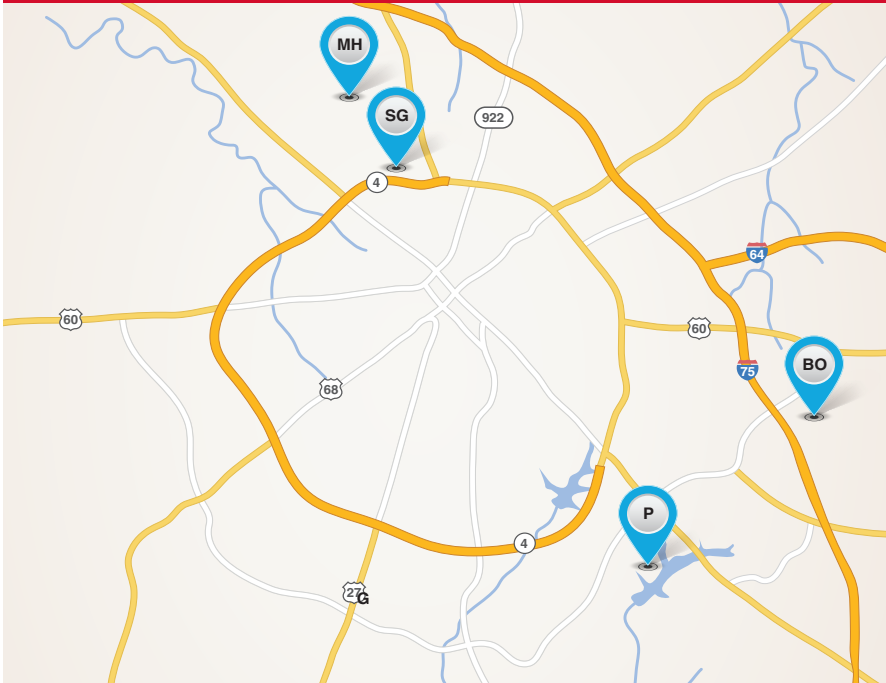

CENTRAL KENTUCKY

OPEN HOUSE MAP

To view model homes by appointment, please contact a Ball Homes Specialist to schedule—859.317.5111.

LEXINGTON

BO TREND COLLECTION AT BRYANT OAK

Open Saturday & Sunday 1-5pm

3509 Bay Springs Park

Model to View: Sycamore Bend

SG SANDERS GARDEN Open Saturday & Sunday 1-5pm

2374 & 2370 Calendula Road

Models to View: Canterbury & Atkinson

P THE PENINSULA Open Saturday & Sunday 1-5pm

298 Squires Circle

Model to View: Kingsley

MH TREND COLLECTION AT MASTERSON

Open Saturday & Sunday 1-5pm

1289 Barleys Pass

Model to View: Sycamore Bend