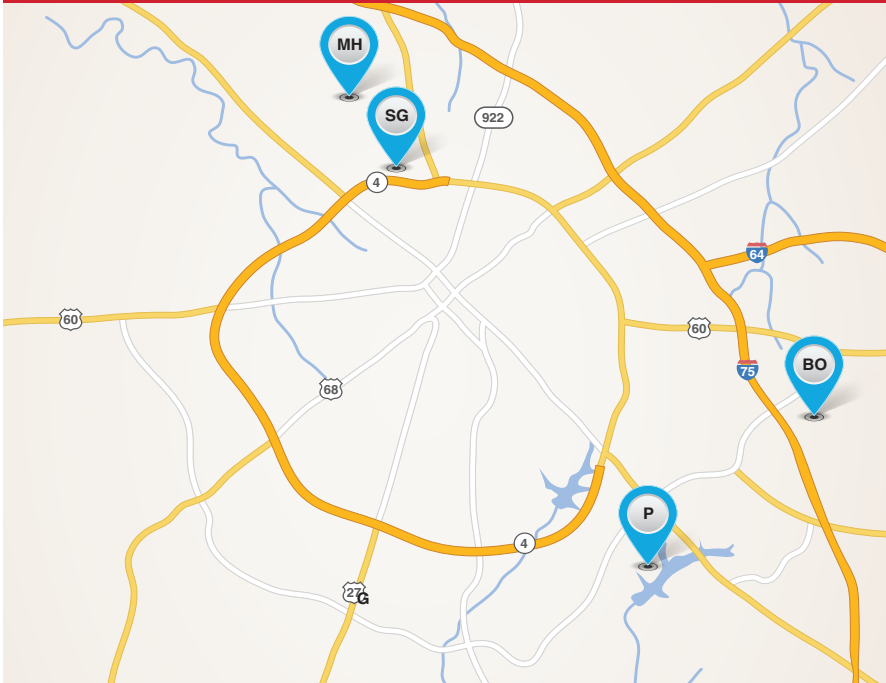

CENTRAL KENTUCKY

OPEN HOUSE MAP

To view model homes by appointment, please contact a Ball Homes Specialist to schedule—859.317.5111.

LEXINGTON

BO TREND COLLECTION AT BRYANT OAK

Open Saturday & Sunday 1-5pm
3509 Bay Springs Park
Model to View: Sycamore Bend

SG SANDERS GARDEN

Open Saturday & Sunday 1-5pm
2374 & 2370 Calendula Road
Models to View: Canterbury & Atkinson

P THE PENINSULA

Open Saturday & Sunday 1-5pm
298 Squires Circle
Model to View: Kingsley

MH TREND COLLECTION AT MASTERSON

Open Saturday & Sunday 1-5pm
1289 Barleys Pass
Model to View: Sycamore Bend