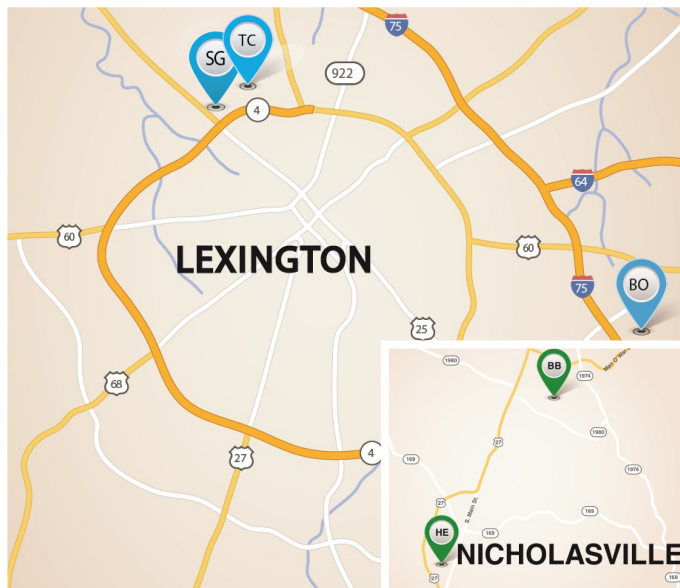

Central KY

Open House Map

RESERVE AT BRYANT OAK
 Models Open Sat/Sun 1-5
 3223 & 3219 Springs Park
 Models to View: Hartford II & Fitzgerald

SANDERS GARDEN
 Models Open Sat/Sun 1-5
 2374 & 2370 Calendula Road
 Models to View: Canterbury & Atkinson

TREND COLLECTION AT MASTERSON HILLS
 Open by Appointment Only
 2652 Wigginton Point
 Model to View: Bayberry Lane

BRANNON OAKS
 Models Open Sat/Sun 1-5
 184, 188, & 192 Rowanberry Drive
 Models to View: Monroe, Cavanaugh II Exp. & Spencer II

TREND COLLECTION AT HOOVER ESTATES
 Open by Appointment Only
 104 Winners Circle
 Model to View: Laurel Square

TREND COLLECTION AT ROCKY CREEK
 Open by Appointment Only
 171 Falmouth Drive
 Models to View: Sycamore Bend

ABBEY AT OLD OXFORD
 Model Open Sat/Sun 1-5
 127 Castle Acre Way
 Model to View: Jackson II

EDMONDS CROSS
 Model Open Sat/Sun 1-5
 455 Hastings Lane
 Model to View: Kingsley