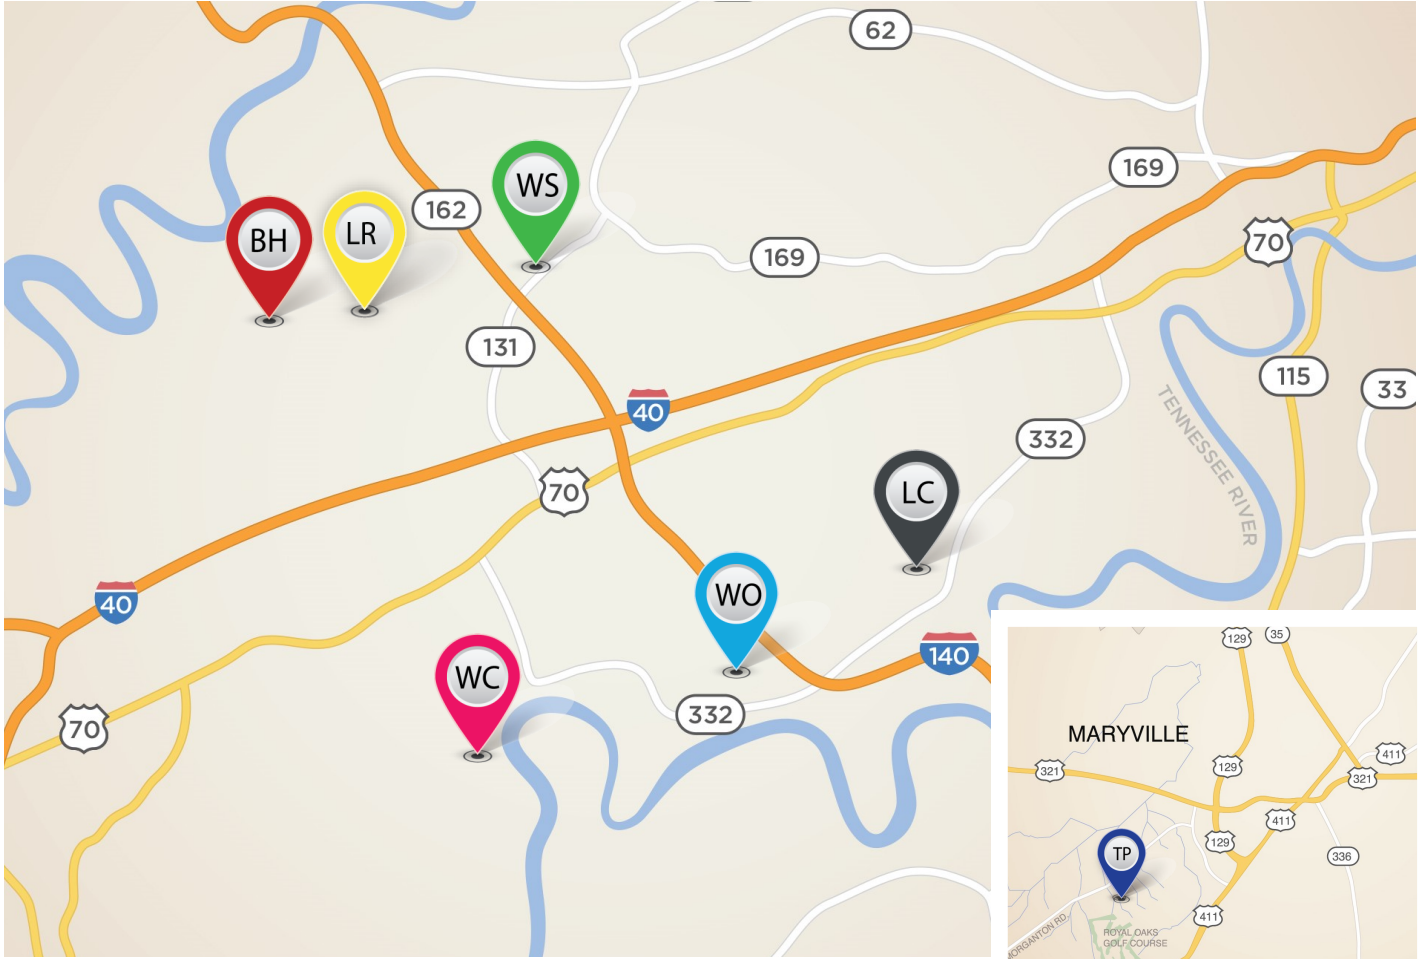

Knoxville

THE WOODS AT CHOTO
 Open Sat & Sun 1pm-5pm
 12530 Rocky Slope Lane
 Model to View: Kingsley
 12526 Rocky Slope Lane
 Model to View: Hartford II

LAUREL RIDGE
 Open Sat & Sun 1pm-5pm
 2518 Timber Highlands Lane
 Model to View: Hudson
 2522 Timber Highlands Lane
 Model to View: Cavanaugh II
 2526 Timber Highlands Lane
 Model to View: Glenstone

WESTLAND OAKS
 Open Sat & Sun 1pm-5pm
 1618 Ridge Climber Road
 Model to View: Dogwood
 1614 Ridge Climber Road
 Model to View: Sawyer

WATERSTONE AT HARDIN VALLEY
 Open Sat & Sun 1pm-5pm
 2431 Waterstone Boulevard
 Model to view: Jackson II
 2425 Waterstone Boulevard
 Model to view: Torrington II

THE BROOKE AT HARDIN VALLEY
 Open Sat & Sun 1pm-5pm
 2218 Sea Horse Lane
 Model to View: Canterbury

THE PARK
 1004 Brookwood Lane
 Model to View: Hartford II
 1008 Brookwood Lane
 Model to View: Baldwin Exp.
 Please call to schedule an appointment—865-273-2006.

LYONS CROSSING
 Please see other locations.

To view models by appointment, please call:
865.693.3232

10.21.20