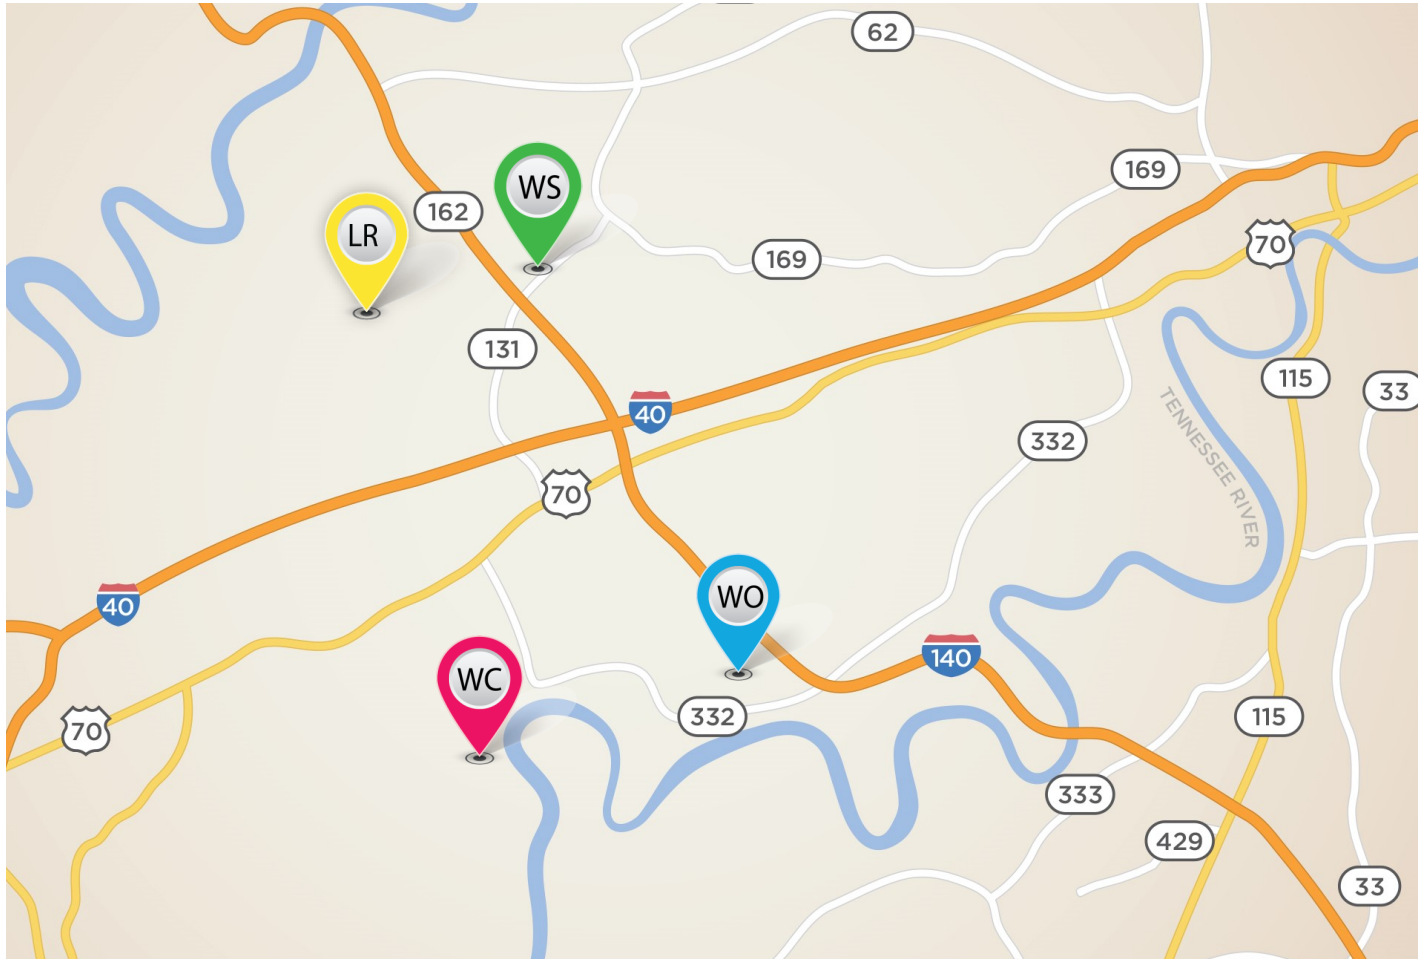

Knoxville

LAUREL RIDGE

Open Sat & Sun 1pm-5pm
2518 Timber Highlands Lane
Model to View: Hudson
2522 Timber Highlands Lane
Model to View: Cavanaugh II

WATERSTONE AT HARDIN VALLEY

Open Sat & Sun 1pm-5pm
2431 Waterstone Boulevard
Model to view: Jackson II
2425 Waterstone Boulevard
Model to view: Torrington II

THE WOODS AT CHOTO

Open Sat & Sun 1pm-5pm
12530 Rocky Slope Lane
Model to View: Kingsley
12526 Rocky Slope Lane
Model to View: Hartford II

WESTLAND OAKS

Open Sat & Sun 1pm-5pm
1618 Ridge Climber Road
Model to View: Dogwood
1614 Ridge Climber Road
Model to View: Sawyer