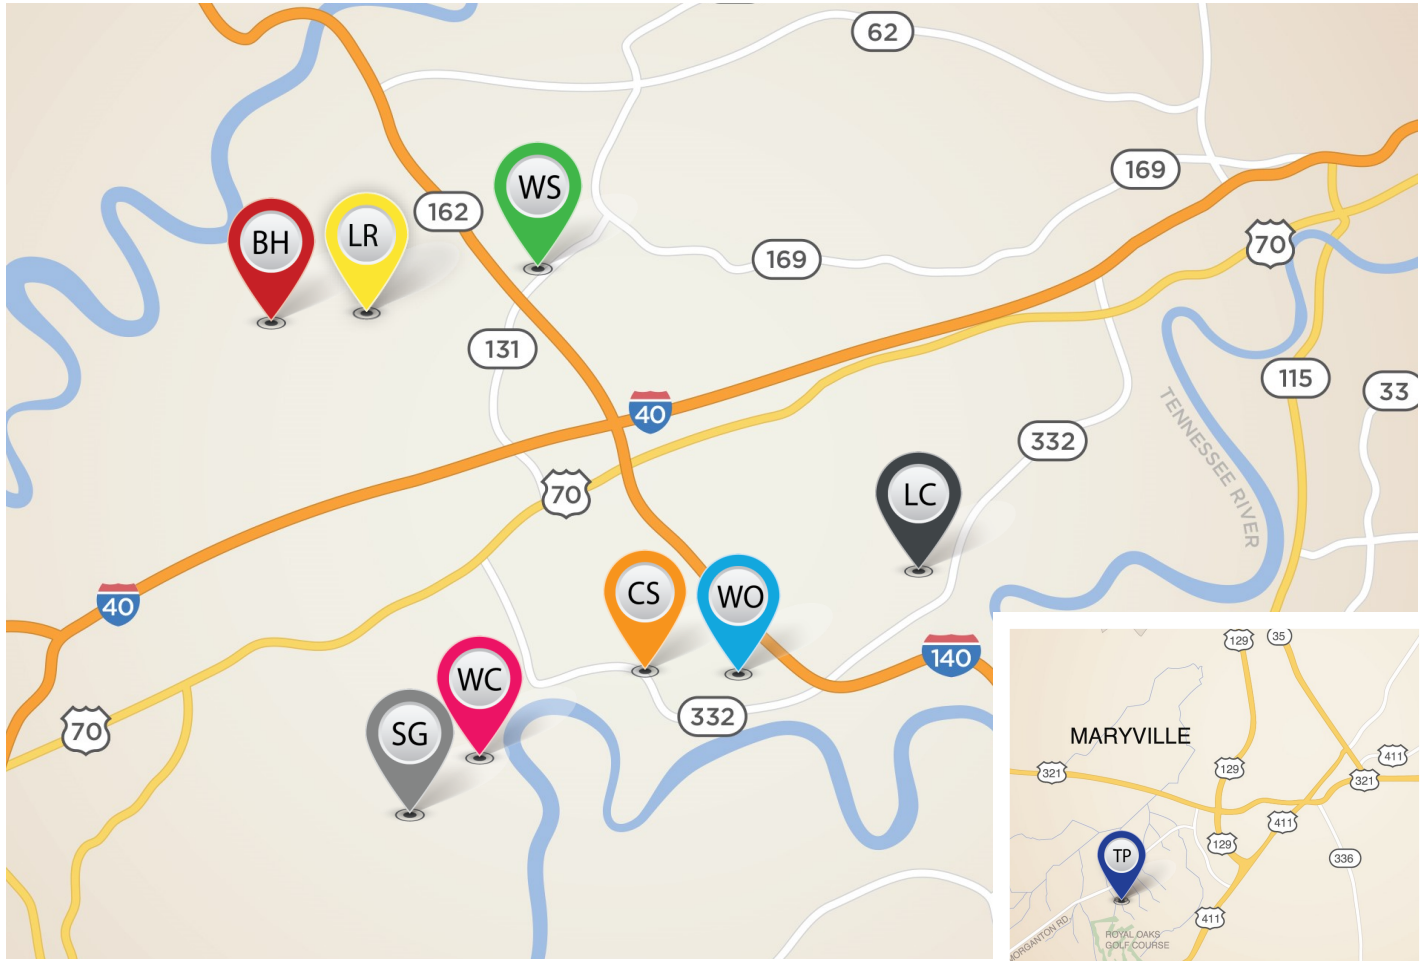

Knoxville

- | | | |
|--|--|--|
|  <p>THE WOODS AT CHOTO
12530 Rocky Slope Lane
Model to View: Kingsley
12526 Rocky Slope Lane
Model to View: Hartford II</p> |  <p>THE BROOKE AT HARDIN VALLEY
2218 Sea Horse Lane
Model to View: Canterbury</p> |  <p>THE PARK
1004 Brookwood Lane
Model to View: Hartford II
1008 Brookwood Lane
Model to View: Baldwin Exp.</p> |
|  <p>WESTLAND OAKS
1618 Ridge Climber Road
Model to View: Dogwood
1614 Ridge Climber Road
Model to View: Sawyer</p> |  <p>LAUREL RIDGE
2518 Timber Highlands Lane
Model to View: Hudson
2522 Timber Highlands Lane
Model to View: Cavanaugh II
2526 Timber Highlands Lane
Model to View: Glenstone</p> |  <p>WATERSTONE AT HARDIN VALLEY
2431 Waterstone Boulevard
Model to view: Jackson II
2425 Waterstone Boulevard
Model to view: Torrington II</p> |
|  <p>SHADY GLEN
1718 Glen Shady Blvd.
Model to View: Baldwin Exp.</p> |  <p>LYONS CROSSING
Please see other locations.</p> |  <p>CAMBRIDGE SHORES
Please see other locations.</p> |