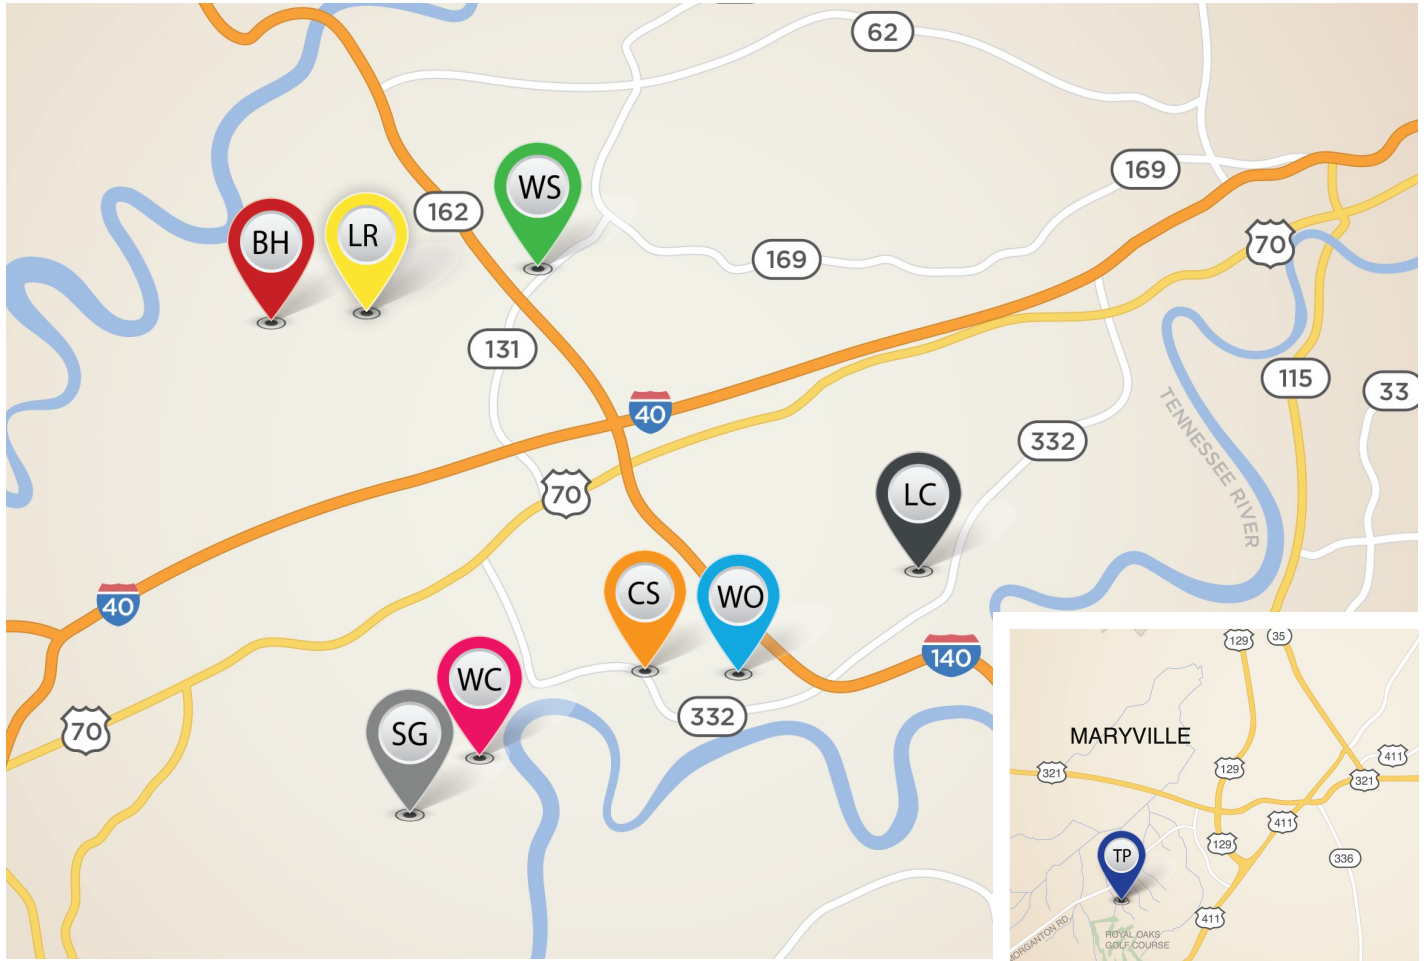

Knoxville

- | | | |
|--|--|--|
|  <p>SHADY GLEN
1718 Glen Shady Blvd.
Model to View: Baldwin Exp.
12644 Hartsfield Lane
Model to View: Wakefield</p> |  <p>THE BROOKE AT HARDIN VALLEY
2218 Sea Horse Lane
Model to View: Canterbury</p> |  <p>THE PARK
1004 Brookwood Lane
Model to View: Hartford II
1008 Brookwood Lane
Model to View: Baldwin Exp.</p> |
|  <p>CAMBRIDGE SHORES
10615 Bald Cypress Lane
Model to View: Jackson II Exp</p> |  <p>LAUREL RIDGE
2518 Timber Highlands Lane
Model to View: Hudson
2522 Timber Highlands Lane
Model to View: Cavanaugh II
2526 Timber Highlands Lane
Model to View: Glenstone</p> |  <p>WATERSTONE AT HARDIN VALLEY
2431 Waterstone Boulevard
Model to view: Jackson II
2425 Waterstone Boulevard
Model to view: Torrington II</p> |
|  <p>WESTLAND OAKS
Build to Suit Homes Available</p> |  <p>LYONS CROSSING
1455 Mossy Rock Lane
Model to View: Talbot</p> | |
|  <p>THE WOODS AT CHOTO
Build to Suit Homes Available</p> | | |