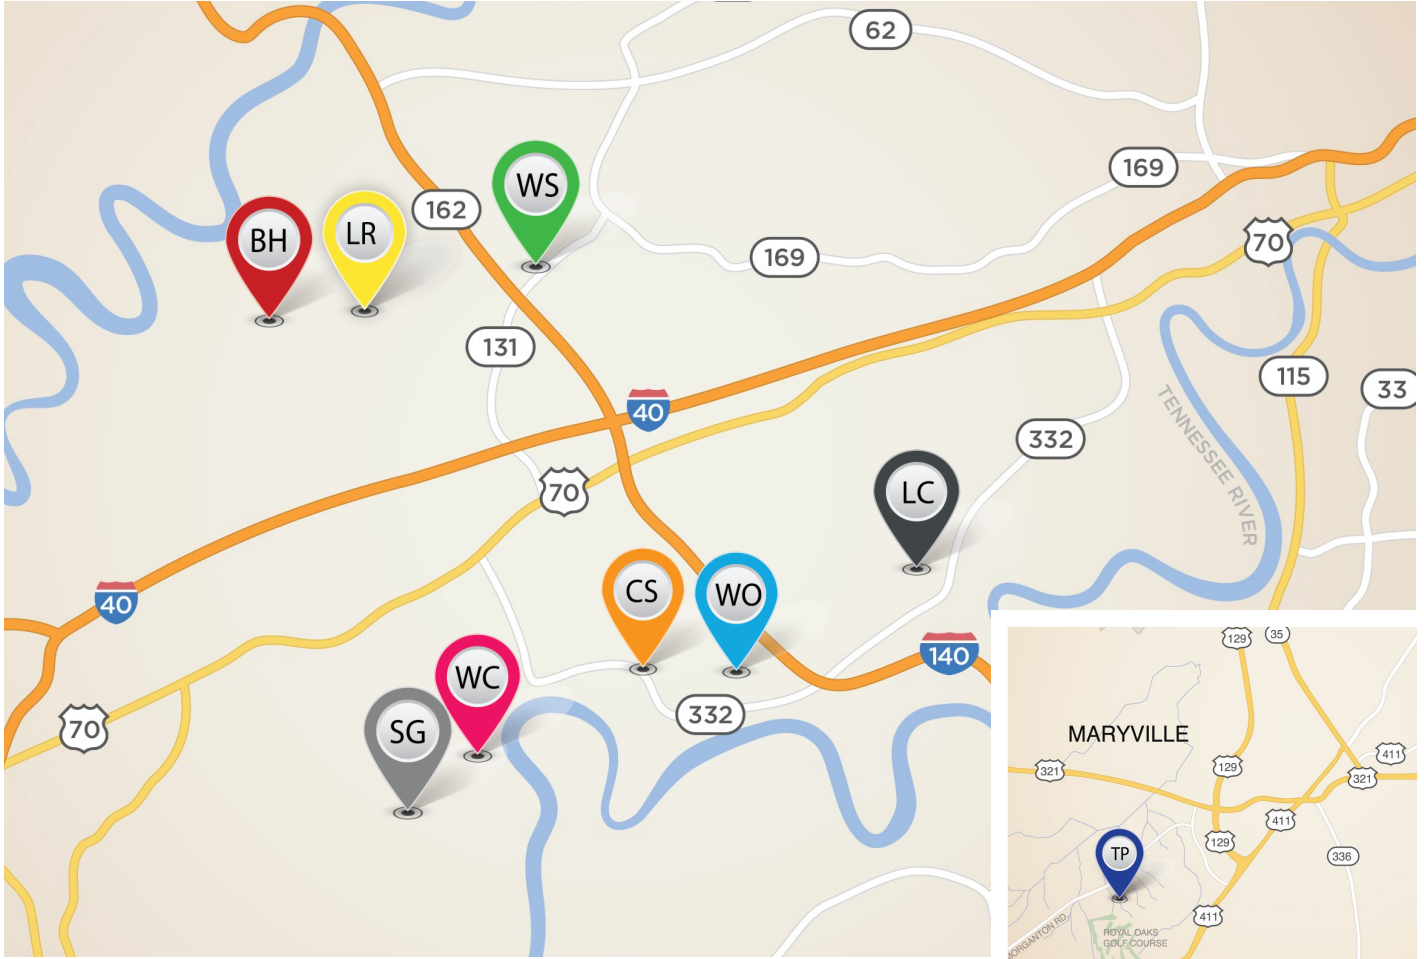

Knoxville

THE WOODS AT CHOTO
 Models Open Sat & Sun 1-5
 12530 Rocky Slope Lane
 Model to View: Kingsley
 12526 Rocky Slope Lane
 Model to View: Hartford II

THE BROOKE AT HARDIN VALLEY
 Model Open Sat & Sun 1-5
 2218 Sea Horse Lane
 Model to View: Canterbury

THE PARK
 Models Open Sat & Sun 1-5
 1004 Brookwood Lane
 Model to View: Hartford II
 1008 Brookwood Lane
 Model to View: Baldwin Exp.

WATERSTONE AT HARDIN VALLEY
 Models Open Sat & Sun 1-5
 2431 Waterstone Boulevard
 Model to view: Jackson II
 2425 Waterstone Boulevard
 Model to view: Torrington II

LAUREL RIDGE
 Models Open Sat & Sun 1-5
 2518 Timber Highlands Lane
 Model to View: Hudson
 2522 Timber Highlands Lane
 Model to View: Cavanaugh II
 2526 Timber Highlands Lane
 Model to View: Glenstone

WESTLAND OAKS
 Please see other locations.

SHADY GLEN
 Please see other locations.

LYONS CROSSING
 Please see other locations.

CAMBRIDGE SHORES
 Please see other locations.